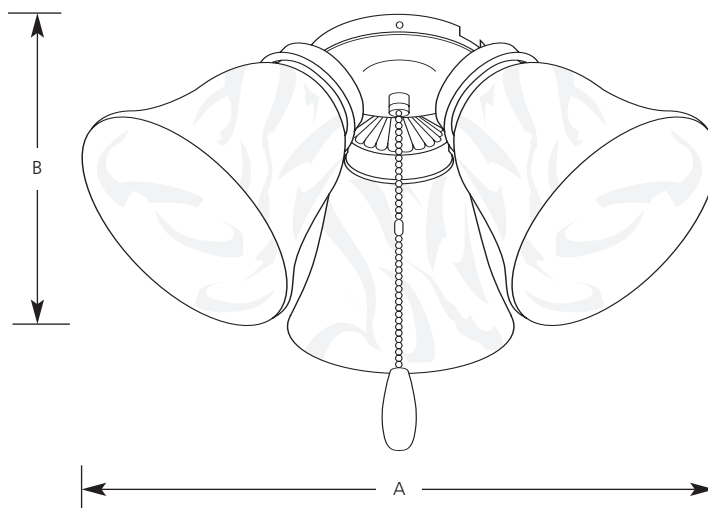

Type \_\_\_\_\_  
 -04 -30 -33  
 P2600

Catalog No.	Finish			Dimensions (Inches)	
	Platinum Mist	White	Cobble-stone	A	B
P2600	-04	-30	-33	15	6-5/8

**Specifications:**

General

- Three alabaster glass shades with clip-on mounting
- Pull chain on white (-30) finish is chrome with a white fob, and on all others is antique brass with a medium oak fob.
- Utilizes (3) 60-watt medium base lamps, or (3) 13-watt medium base spiral CFL (included)

Mounting

- For use on P2500, P2501, and P2502 (indoor only) fans only.

Electrical

- Three ceramic medium based socket
- Quick connect wiring to fan
- Prewired

Labeling

- UL listed