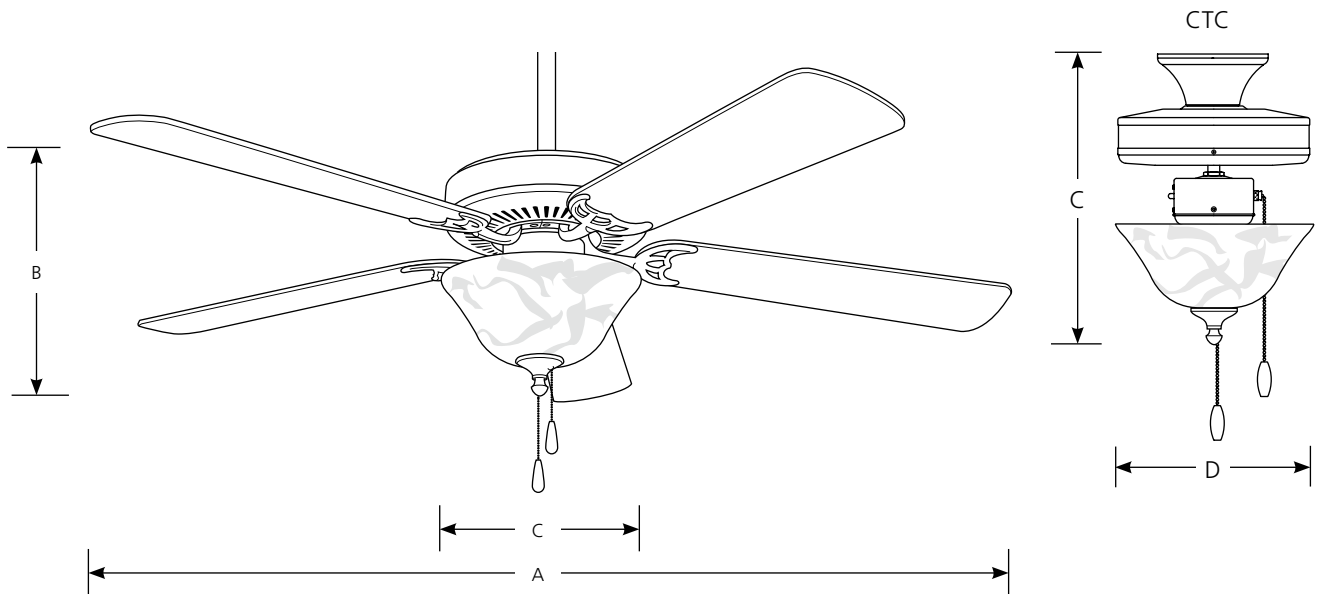

Type \_\_\_\_\_  
 -09 -30W  
 P2522

Catalog No.	Finish		Dimensions (Inches)			
	Brushed Nickel	White	A	B	C	D
P2522	-09	-30W	52	19-1/8	14-5/8	11
<b>Blades</b>						
Side 1	Cherry	White				
Side 2	Natural Cherry	White				

**Specifications:**

General

- 30 year limited warranty

Blades

- Five blades
- 12 degree pitch
- Reversible
- MDF construction

Motor

- Triple capacitor speed control; manual reverse control
- 153mm dia x 14.5mm high

Light Kit

- Alabaster glass bowl
- Pull chain is chrome with a brushed nickel (-09) fob, white (-30W) has chrome chain with white fob.
- Utilizes (3) 40-watt candelabra based lamps, Included.

Mounting

- Dual ceiling mounting, use with downrod or install close-to-ceiling.
- A 3/4" x 4-1/4" downrod is included. Longer accessory downrods can be ordered separately
- Standard canopy designed for sloped ceilings up to 45 degrees (12:12 ceiling pitch)
- Canopy covers standard recessed 4" octagonal outlet box. Note: An outlet box assembly designed for fan installation is required (not included)
- Mounting hardware is included

Electrical

- 80" lead wires included
- Ceramic candelabra based sockets
- Prewired
- 190-watt limiter

Labeling

- CUL listed

Progress Lighting  
 701 Millenium Blvd.  
 Greenville, South Carolina  
 29607