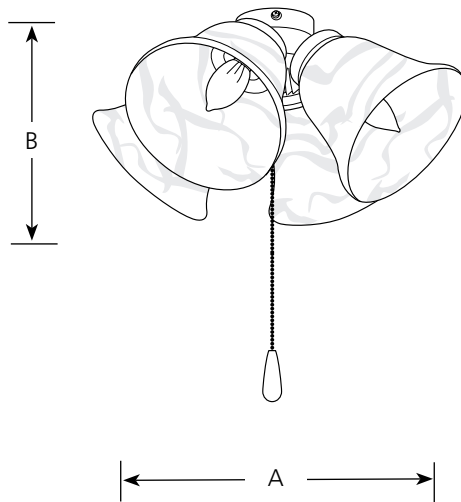

Type \_\_\_\_\_  
-09 -20 -30 -33  
P2643

Catalog No.	Finish				Dimensions (Inches)	
	Brushed Nickel	Antique Bronze	White	Cobblestone	A	B
P2643	-09	-20	-30	-33	13-5/8"	7"

**Specifications:**

General

- Four alabaster glass shades  
- 5-3/8" x 4-7/8" ht., 1-5/8" dia. center hole
- Pull chain on Brushed Nickel (-09) is chrome with a maple fob, White (-30) finish is chrome with a white fob, and on the rest are antique brass with a medium oak fob.
- Utilizes (4) 40-watt candelabra based lamps, included.
- Brushed Nickel (-09) is plated finish
- Steel construction

Mounting

- Universal -use with any indoor fan with 1/8" IPS light kit adapter

Electrical

- Four ceramic candelabra based sockets
- Quick connect wiring to fan
- Prewired
- 190-watt limiter

Labeling

- UL listed