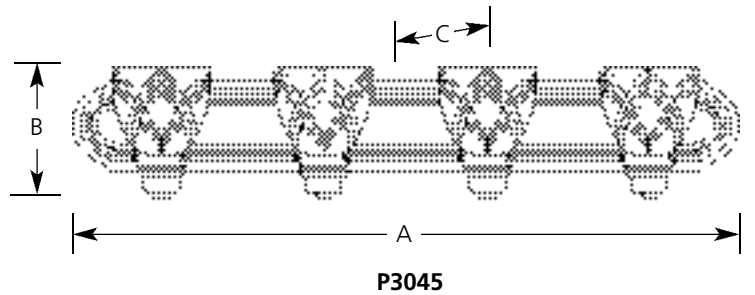

Type	_____
	-15
P3044	<input type="checkbox"/>
P3045	<input type="checkbox"/>
P3046	<input type="checkbox"/>

Catalog No.	Finish Polished Chrome	Lamping	Dimensions (Inches)		
			A	B	C
P3044	-15	3 (m) 100w	24	6-3/4	7-3/4
P3045	-15	4 (m) 100w	36	6-3/4	7-3/4
P3046	-15	6 (m) 100w	48	6-3/4	7-3/4

Specifications:

General

- Partially etched crystal cut glass shades
- Embossed full width back plate
- Polished Chrome finish
- Steel construction
- Glass held in place with thumb screws

Electrical

- Medium base ceramic sockets
- Pre-wired