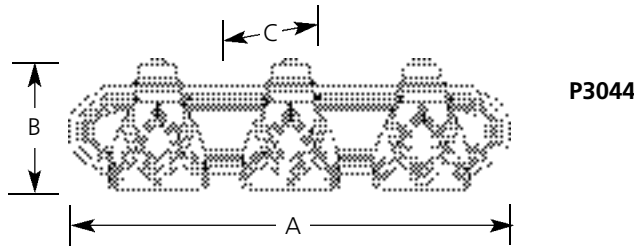

Type	_____
	-15
P3044	<input type="checkbox"/>
P3045	<input type="checkbox"/>
P3046	<input type="checkbox"/>

Catalog No.	Finish Polished Chrome	Lamping	Dimensions (Inches)		
			A	B	C
P3044	-15	3 (m) 100w	24	6-3/4	7-3/4
P3045	-15	4 (m) 100w	36	6-3/4	7-3/4
P3046	-15	6 (m) 100w	48	6-3/4	7-3/4

Specifications:

General

- Partially etched crystal cut glass shades
- Embossed full width back plate
- Polished Chrome finish
- Steel construction
- Glass held in place with thumb screws

Electrical

- Medium base ceramic sockets
- Pre-wired