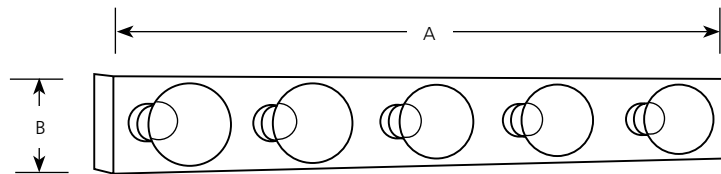

Progress Lighting
 701 Millenium Blvd.
 Greenville, South Carolina
 29607

www.progresslighting.com

Rev. 1/02

Incandescent

Deluxe Broadway Lights
Aluminum Construction

Bath & Vanity

Type _____
-15AL
P3335

Catalog No.	Finish	Lamping	Dimensions (Inches)	
	Polished Chrome		A	B
P3335	-15AL	5 (m) 60w	30	4-1/4

Specifications:

General

- Polished Chrome (-15) finish
- Aluminum construction
- Sockets are covered with matching socket cups
- Socket spacing is 6" on centers
- Medium based G lamps recommended

Electrical