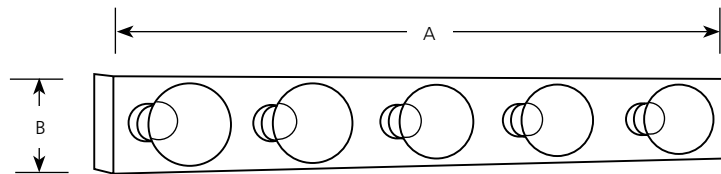

Incandescent

**Broadway Lights
Deluxe**

Bath & Vanity

Type _____
 -10 -15 -30
 P3335

Catalog No.	Finish			Lamping	Dimensions (Inches)	
	Polished Brass	Polished Chrome	White		A	B
P3335	-10	-15	-30	5 (m) 60w	30	4-1/4

Specifications:

General

- Polished Brass (-10), Polished Chrome (-15) and White (-30) face plates available
- Steel construction
- Sockets are covered with matching socket cups
- Socket spacing is 6" on centers
- Medium based G lamps recommended