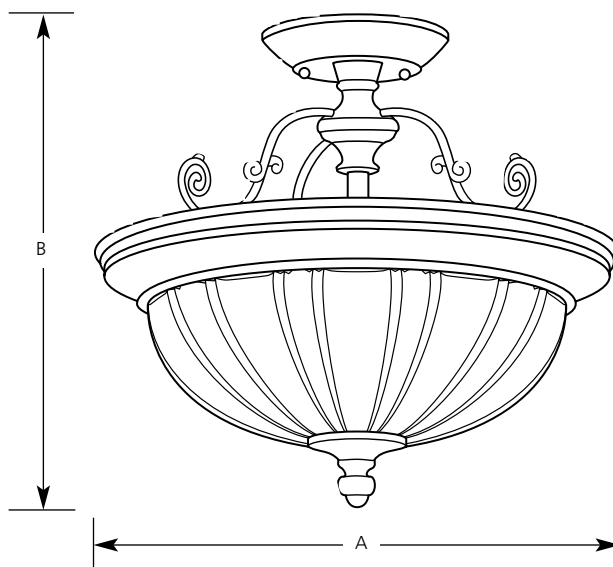

Incandescent

Prescott Collection
Semi-Flush Mount

Close-to-Ceiling

Type _____
-10
P3610

| Catalog No. | Finish Polished Brass | Lamping | Dimensions (Inches) | |
|-------------|-----------------------------|------------|---------------------|----|
| | | | A | B |
| P3610 | -10 | 3 (m) 100w | 15 | 17 |

Specifications:

General

- Satin etched fluted glass
- Three decorative cast scrolled arms

Mounting

- Covers outlet box
- Mounting strap for outlet box included
- Canopy 5-1/2" dia.

Electrical

- Pre-wired

Labeling