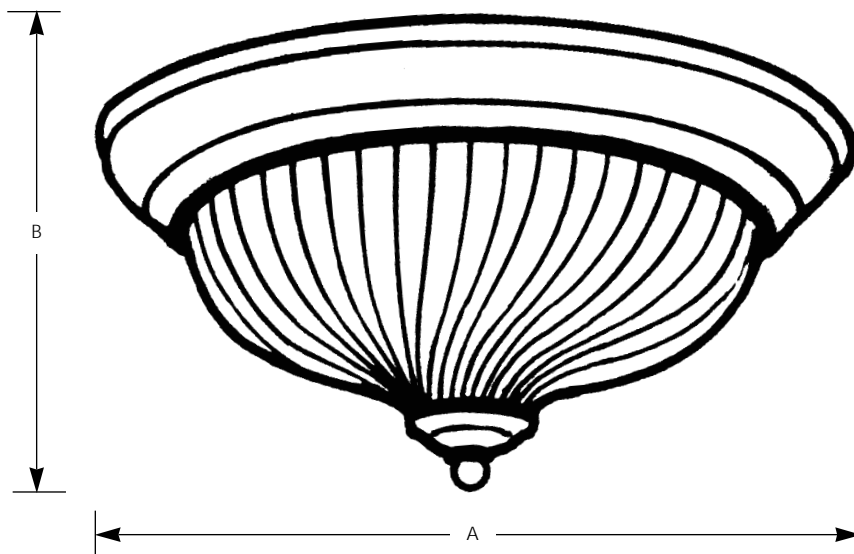

Incandescent

Swirled Glass
Painted Finish
Flush Mount

Close-to-Ceiling

Type	-07	-30
P3536	<input type="checkbox"/>	<input type="checkbox"/>
P3537	<input type="checkbox"/>	<input type="checkbox"/>
P3538	<input type="checkbox"/>	<input type="checkbox"/>

Catalog No.	Finish		Lamping	Dimensions (Inches)	
	Rust	White		A	B
P3536	-07	-30	2 (m) 60w	11-3/4	6
P3537	-07	-30	2 (m) 60w	13-1/4	6
P3538	-07	-30	3 (m) 60w	15-1/4	6-1/4

Specifications:

General

- Satin etched swirled glass
- Painted Rust (-07) or White (-30) finishes
- Steel construction
- Fiberglass insulated