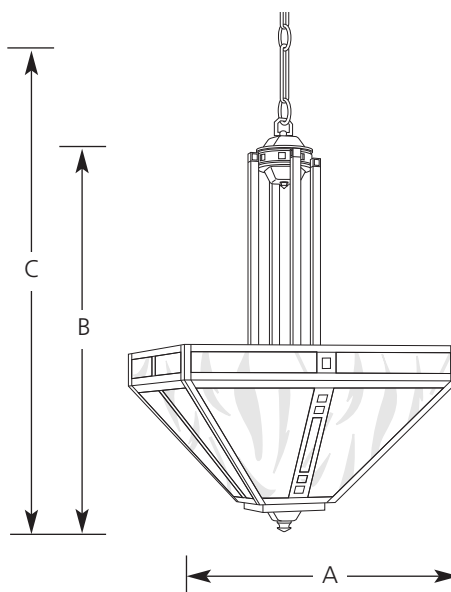

Type _____
 -46
 P3620

Catalog No.	Finish Weathered Bronze	Lamping	Dimensions (Inches)		
			A	B	C
P3620	-46	4 (m) 100w	22	35	108

Specifications:

General

- Hand painted finish with gold highlights
- Die cast canopy
- Light Honey Art glass: 20", 7-1/4", 6-1/8" ht., 1/8" (Top Panel); 21-1/4", 6-1/4", 12-1/4" ht., 1/8" (Bottom Panel); 21-1/8" w x 2-5/16" ht., 1/8" (Side Panel)
- Removable etched glass top cover
- Detailed cast components
- Unique Mission styling
- 6 feet of 9 gauge elongated chain pattern
- Companion fixtures: chandelier, close-to-ceiling, wall bracket, pendant, bath & vanity - Fluorescent & Incandescent, accessories

Mounting

- Canopy 5-1/2" sq.
- Chain-hung ceiling mount
- Covers outlet box
- Mounting strap for outlet box included

Electrical

- 15 feet of wire
- Ceramic medium base sockets
- Pre-wired

Labeling

- UL-CUL listed