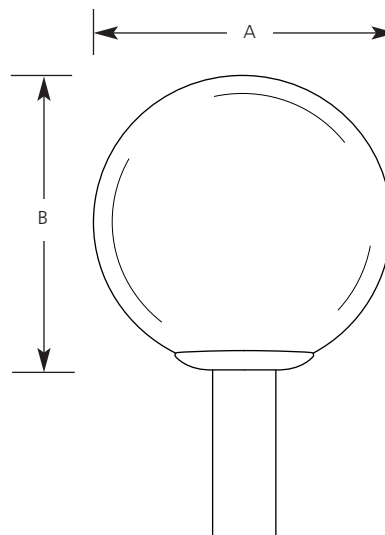

Type _____
-60
P5446

Catalog No.	Finish White	Lamping 1-200w A21	Dimensions (Inches)	
			A	B
P5446	-60	1-200w A21	16	17

Specifications:

General

- White shatter resistant acrylic globe: 16" dia.
- White fitter
- Lamp replacement - Loosen two screws in fitter and shift off globe
- Matching wall unit available

Mounting

- Post top - fitter for 3" post

Electrical

- Phenolic socket

Labeling

- UL-CUL wet location listed