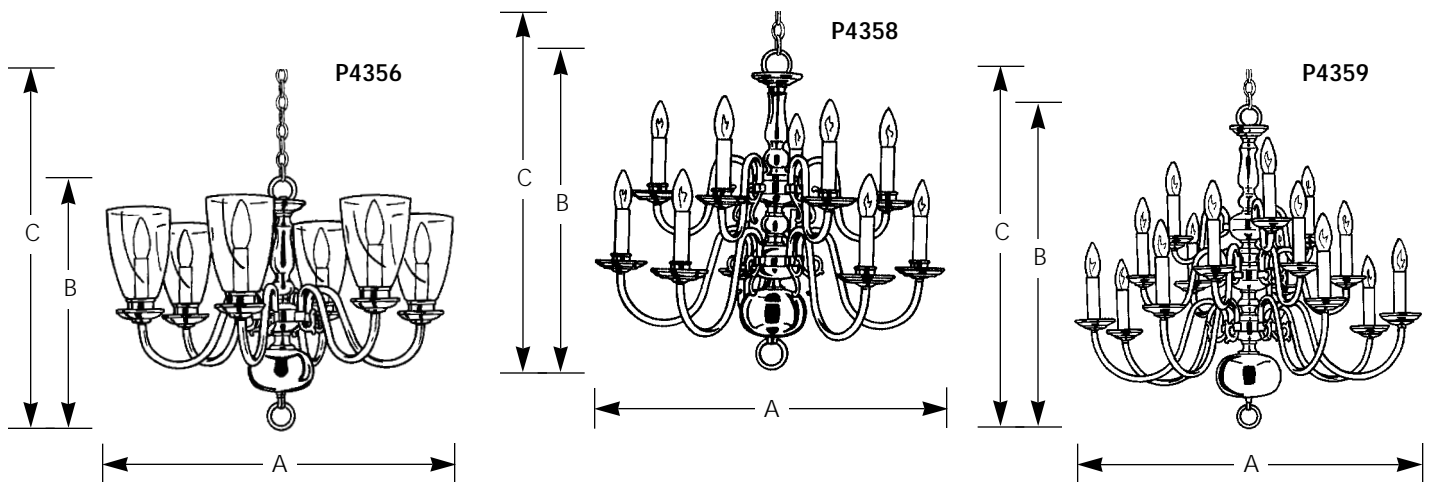

Catalog No.	Finish		Number of Tiers	Lamping	Dimensions (Inches)		
	Polished Brass	Pewter			A	B	C
P4355	-10	N/A	Single	5 (c) 60w	24	18	42
P4356	-10	-17	Single	6 (c) 60w	25	18	42
P4357	-10	N/A	Single	8 (c) 60w	26	18	42
P4358	-10	N/A	Two	10 (c) 60w	26	23	42
P4359	-10	N/A	Three	15 (c) 60w	26	27-1/4	54

**Specifications:**

General

- Solid brass construction
- Polished Brass (-10) or Pewter (-17) finishes where indicated
- Cast scroll arm backs
- 2 feet of 9 gauge chain
- Companion foyer and wall brackets
- Optional clear glass shade accessory P8633-10 available

Electrical

- 15 feet of wire
- Phenolic candelabra sockets
- White candle covers
- P8788-10 optional candle caps available
- Pre-wired

Labeling

- UL-CUL listed

Mounting

- Chain hung ceiling
- Covers outlet box
- Mounting strap for outlet box included
- Canopy 5" dia.