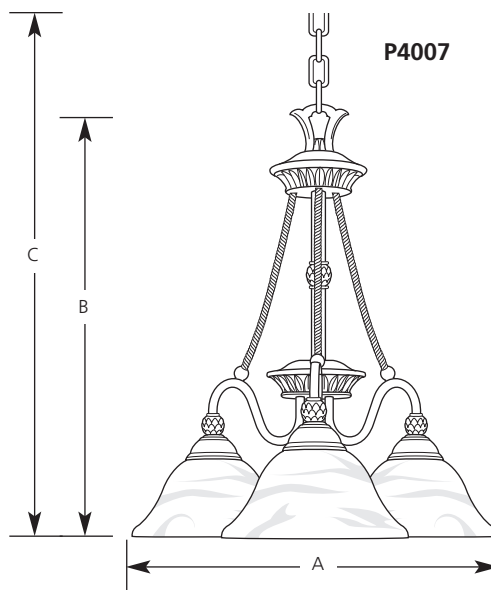

Type _____
 -42 -86
 P4007

Catalog No.	Finish		Lamping	Dimensions (Inches)		
	Seabrook	Burnished Chestnut		A	B	C
P4007	-42	-86	3 (c) 100w	21-1/2	21-1/2	95

Specifications:

General

- Antique alabaster glass
- Cast resin decorative elements
- Pineapple pattern details
- Twisted wire rope accents
- 6 foot of matching 9 guage chain supplied
- Steel construction
- Companion fixtures: Wall Bracket, Close-to-Ceiling, Wall Sconce, Bath and Vanity, Hall & Foyer, Pendants

Mounting

- Ceiling mount on chain
- Covers outlet box
- Mounting strap for outlet box included
- Canopy 6" dia.

Electrical

- 15 feet of wire
- Porcelain sockets
- Pre-wired

Labeling

- UL-CUL listed