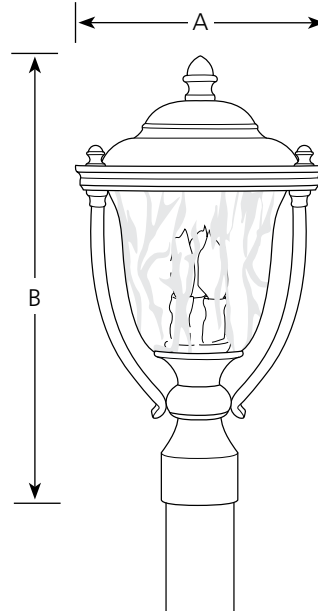

Type _____

-108

P5484

Finish

Catalog No.	Oil Rubbed Bronze	Lamping	Dimensions (Inches)	
			A	B
P5484	-108	3 (c) 60w	10-3/4	18-3/4

Specifications:

General

- Round stepped cast roof
- Cast yoke straps
- Water glass urn enclosure: 7-7/8" dia. x 7-1/2" ht.
- Die cast aluminum construction
- Plated oil rubbed bronze (-108) finish
- Companion chain hung and wall lanterns are available

Mounting

- Post top mount
- Fits a 3" post or pedestal mount (order separately)

Electrical

- Phenolic candelabra based sockets
- Pre-wired

Labeling

-  wet location listed