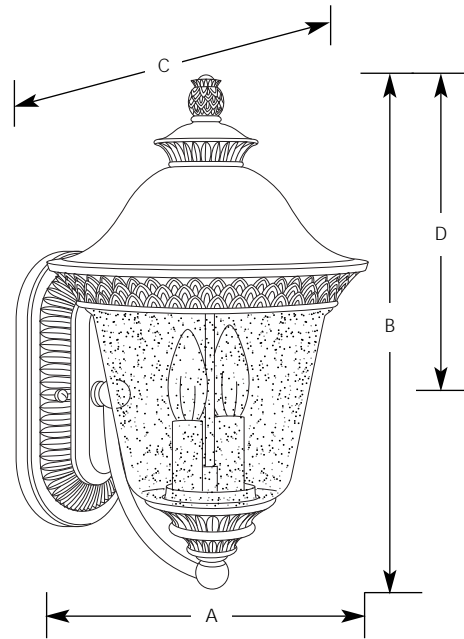

Type _____
 -86
 P5718

Catalog No.	Finish	Lamping	Dimensions (Inches)			
	Burnished Chestnut		A	B	C	D
P5718	-86	2(c) 60w	9-1/4	15-1/4	10-1/4	9-3/4

Specifications:

General

- Clear seeded glass
- Pineapple accents
- Non ferrous material construction
- Hand painted burnished chestnut finish
- Companion post top, chain hung, and wall units

Mounting

- Wall mounted outdoor
- Covers standard recessed octagonal outlet box
- Mounting strap for outlet box included

Electrical

- Phenolic candelabra based sockets with candle covers that match fixture finish
- Pre-wired

Labeling

- UL-CUL wet location listed