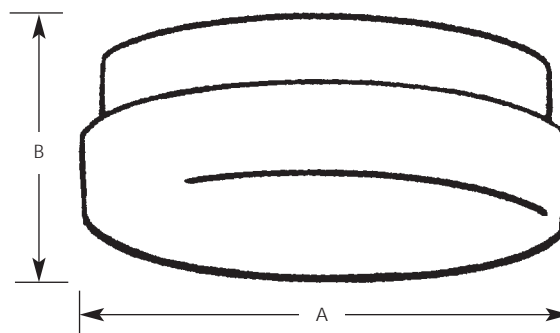

Type _____

-30

P7372

P7373

Catalog No.	Finish White	Lamping	Dimensions (Inches)	
			A	B
P7372	-30	1-22w & 1-32w	13-3/4	3-1/4
P7373	-30	1-32w & 1-40w	19	4-1/4

Specifications:

General

- White acrylic diffuser
- Twist on installation with a single locking thumb screw
- White steel fitter pan
- P7372 – ADA approved when wall mounted

Labeling

- UL-CUL damp location listed

Type _____

-30STRWB

P7372

Catalog No.	Finish White	Lamping	Dimensions (Inches)	
			A	B
P7372	-30STRWB	2 13w Quad 4-pin (included)	13-3/4	3-1/4

Specifications:

General