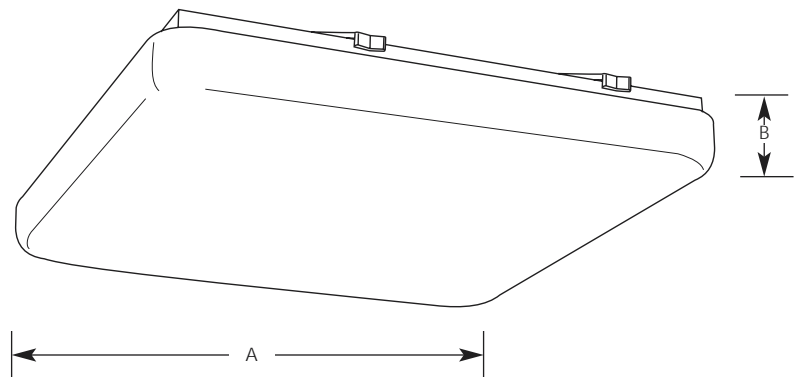

Type _____
 -30
 P7379

Catalog No.	Finish White	Lamping	Dimensions (Inches)	
			A	B
P7379	-30	1-22w & 1-32w	15	3-1/8

Specifications:

General

- White acrylic diffuser
- Diffuser is locked to pan with swing action latches
- White steel fitter pan
- ADA approved when wall mounted