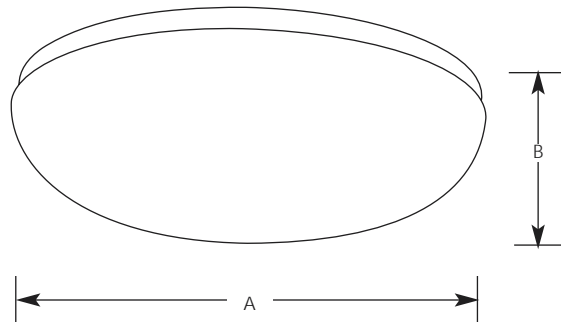

Type \_\_\_\_\_

-30

P7383

Catalog No.	Finish White	Lamping	Dimensions (Inches)	
			A	B
P7383	-30	1-22w & 1-32w	14	3-5/8

**Specifications:**

General

- White acrylic diffuser
- Twist on installation with a single locking thumb screw
- White steel fitter pan
- ADA approved when wall mounted