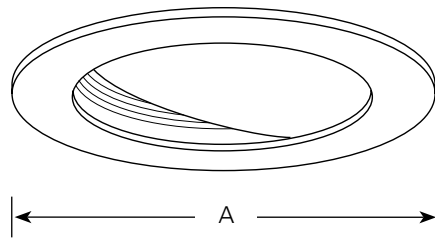

**Dimensions (Inches)**

**A**

P8040 -31

5

Lamp Wattage

Housing	IC	Non-IC
P831-AT	40PAR16/30R20	40PAR16/30R20
P830-TG	N/A	40PAR16/30R20
P832-TG	N/A	40PAR16/30R20

**Specifications:**

Flange

- Black powdered painted metal flange
- No light leaks around trim flange

Trim

- Steel construction
- Internal Black baffle
- Socket mounts to rim for optimum performance and consistent lamp position

Options