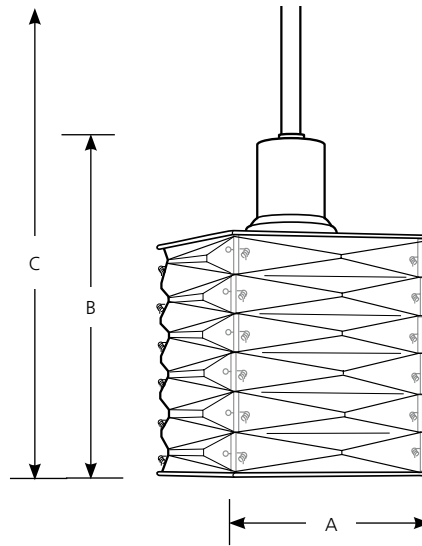

Type _____
-15

P5043

Catalog No.	Finish		Lamping	Dimensions (Inches)		
	Polished Chrome			A	B	C
P5043	-15		1 (m) 100w	6-1/8	8-1/4	74

Specifications:

General

- Clear K9 crystal
- Plated Polished Chrome (-15) finish
- Steel construction
- One 6", four 12" lengths of stem included
- 6 links of 9 gauge chain included
- Companion fixtures are available

Mounting

- Ceiling stem mount
- Canopy covers a standard 4" hexagonal recessed outlet box
- Mounting strap for outlet box included

Electrical

- A19 base ceramic socket
- 10 feet of wire supplied
- Pre-wired