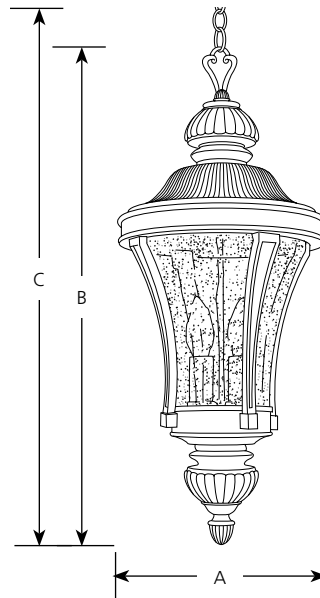

Type \_\_\_\_\_  
 -71 -77  
 P5538

Catalog No.	Finish		Lamping	Dimensions (Inches)		
	Gilded Iron	Forged Bronze		A	B	C
P5538	-71	-77	3 (c) 60w	10	23-3/4	62-3/4

**Specifications:**

General

- Cast Aluminum decorative roof
- Water seeded glass: 8" dia. x 8" ht., 4-1/2" center hole
- Hand painted finish
- Three feet of matching 9 gauge chain supplied
- Candle covers match fixture finish
- Matching wall and post top units available

Electrical

- Prewired
- 15 feet of wire
- Candelabra based sockets

Labeling

- UL-CUL listed

Mounting

- Ceiling mount
- Canopy covers standard 4" octagonal recessed outlet box
- Canopy is 4-7/8" dia. x 7/8" ht.
- Box mounting hardware supplied