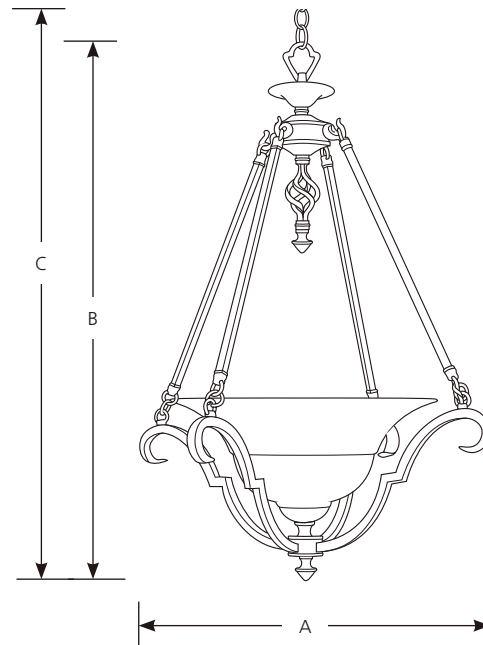

Type \_\_\_\_\_

-84

P3606

Catalog No.	Finish Espresso	Lamping	Dimensions (Inches)		
			A	B	C
P3606	-84	1 (m) 100w	22	29	104

**Specifications:**

General

- Etched watermark glass bowl
- Twisted ball design in center
- Square arm construction
- 6 feet of 9 gauge matching chain supplied
- Steel construction
- Hand painted espresso finish
- Companion wall bracket, chandeliers, mini-pendant, pendant, hall & foyer, close to ceiling, and bath & vanity units

Electrical

- 15 feet of wire
- Ceramic medium based socket
- Pre-wired

Labeling

- UL-CUL listed

Mounting

- Chain hung ceiling
- Canopy covers a standard recessed 4" octagonal outlet box
- Mounting strap for outlet box included