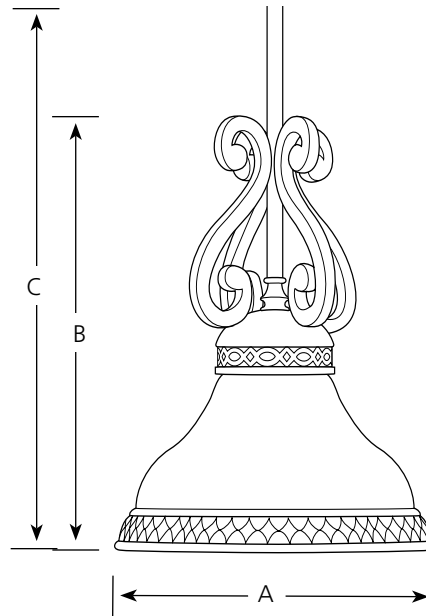

Incandescent

Sanabria

Mini-Pendant

Type _____

-102

P5143

Catalog No.	Finish		Dimensions (Inches)		
	Roasted Java	Lamping	A	B	C
P5143	-102	1 (m) 100w	10-1/4	13	70

Specifications:

General

- Jasmine Mist glass shade
- Hand painted Roasted Java finish
- Square scroll accents
- Steel construction
- Two 12" and two 15" matching stem sections supplied with concealed connectors
- Companion fixtures: Chandeliers, other hall and foyer, wall bracket, close to ceiling., and bath and vanity

Mounting

- Ceiling mount on stem
- Canopy Covers a standard 4" octagonal recessed outlet box
- Mounting strap for outlet box included

Electrical

- Pre-wired
- 10 feet of wire
- Ceramic medium based socket