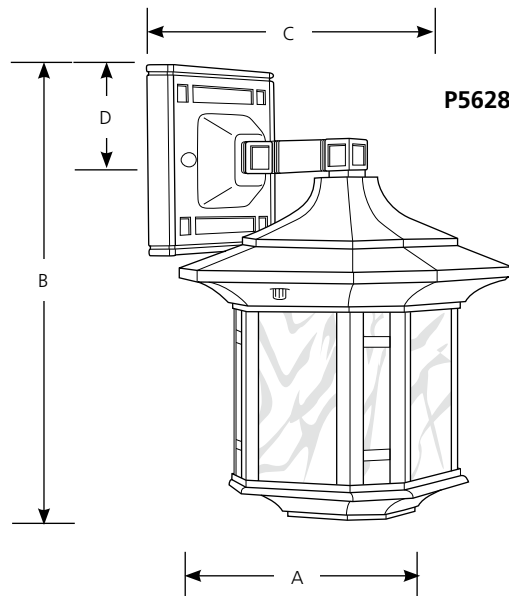

Type \_\_\_\_\_  
-46

P5628   
P5629

Catalog No.	Finish		Lamping	Dimensions (Inches)			
	Weathered Bronze			A	B	C	D
P5628	-46		1 (m) 100w	6-3/4	10-5/8	7-1/2	2-1/4
P5629	-46		1 (m) 150w	10	15-1/8	10-3/4	10

**Specifications:**

General

- Honey Art glass panels
- Hand painted Weathered Bronze (-46) finish
- Die-cast aluminum construction
- Companion Bath and Vanity, Chain hung lantern, Chandelier, Close-to-ceiling, Hall and Foyer, Landscape, Pendant, Post top lantern, Wall bracket, Wall lantern, fixtures are available

Electrical

- Medium base porcelain socket with nickel-plated brass screw shell
- Pre-wired

Labeling

- cCSAus Wet location listed

Mounting

- Wall mount
- Mounting strap for outlet box included
- Back plate covers a standard 4" hexagonal recessed outlet box

P5628: 4-1/2" sq.

P5629: 5-1/2" sq.