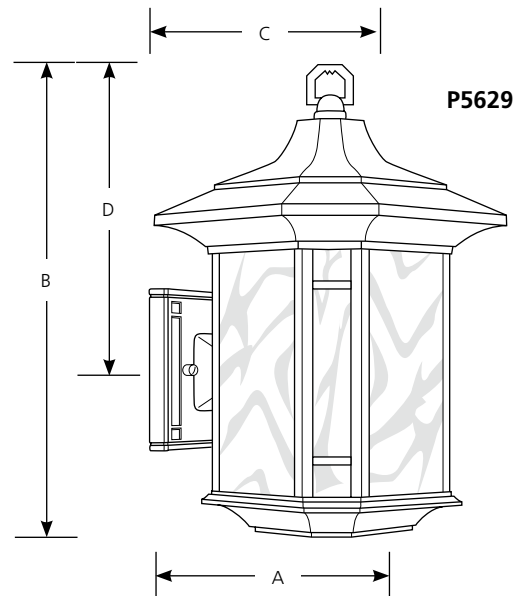

Type \_\_\_\_\_  
-46

P5628   
P5629

Catalog No.	Finish		Lamping	Dimensions (Inches)			
	Weathered Bronze			A	B	C	D
P5628	-46		1 (m) 100w	6-3/4	10-5/8	7-1/2	2-1/4
P5629	-46		1 (m) 150w	10	15-1/8	10-3/4	10

**Specifications:**

General

- Honey Art glass panels
- Hand painted Weathered Bronze (-46) finish
- Die-cast aluminum construction
- Companion Bath and Vanity, Chain hung lantern, Chandelier, Close-to-ceiling, Hall and Foyer, Landscape, Pendant, Post top lantern, Wall bracket, Wall lantern, fixtures are available

Electrical

- Medium base porcelain socket with nickel-plated brass screw shell
- Pre-wired

Labeling

- cCSAus Wet location listed

Mounting

- Wall mount
- Mounting strap for outlet box included
- Back plate covers a standard 4" hexagonal recessed outlet box

P5628: 4-1/2" sq.

P5629: 5-1/2" sq.