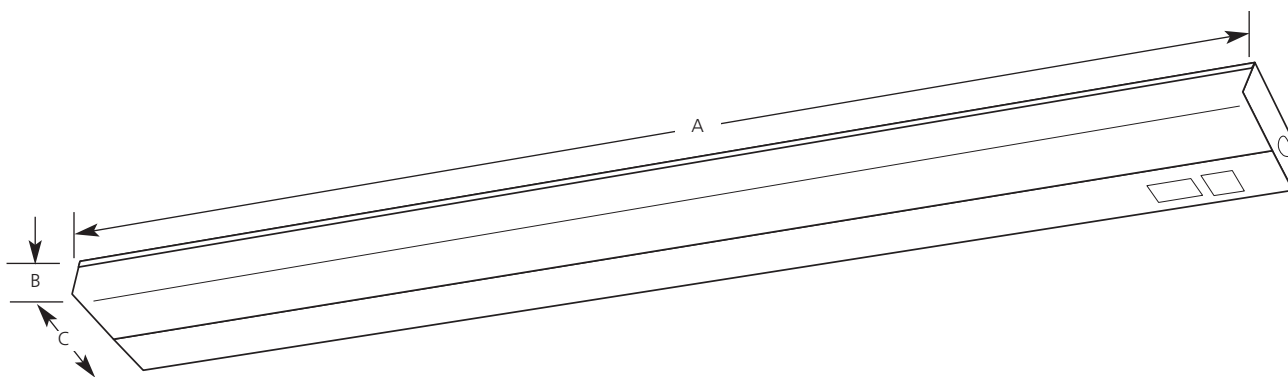

Fluorescent

Standard

Undercabinet

White Diffuser

Standard Ballast

Type \_\_\_\_\_  
-30  
P7008

Catalog No.	Finish	Lamping	Dimensions (Inches)		
	White		A	B	C
P7008	-30	F30T12	36	1-3/4	5-1/4

**Specifications:**

General

- Trim, energy efficient fluorescent
- White baked enamel housing
- White acrylic diffuser: 35-15/16" L x 2-5/8" W x 1-9/32" D
- Diffuser snaps securely without the use of tools
- Steel chassis and ballast cover

Type \_\_\_\_\_  
-30EB  
P7008

Catalog No.	Finish	Lamping	Dimensions (Inches)		
	White		A	B	C
P7008	-30EB	F25T8	36	1-3/4	5-1/4

**Specifications:**

General

- Trim, energy efficient fluorescent
- White baked enamel housing
- White acrylic diffuser: 35-15/16" L x 2-5/8" W x 1-9/32" D
- Diffuser snaps securely without the use of tools
- Steel chassis and ballast cover