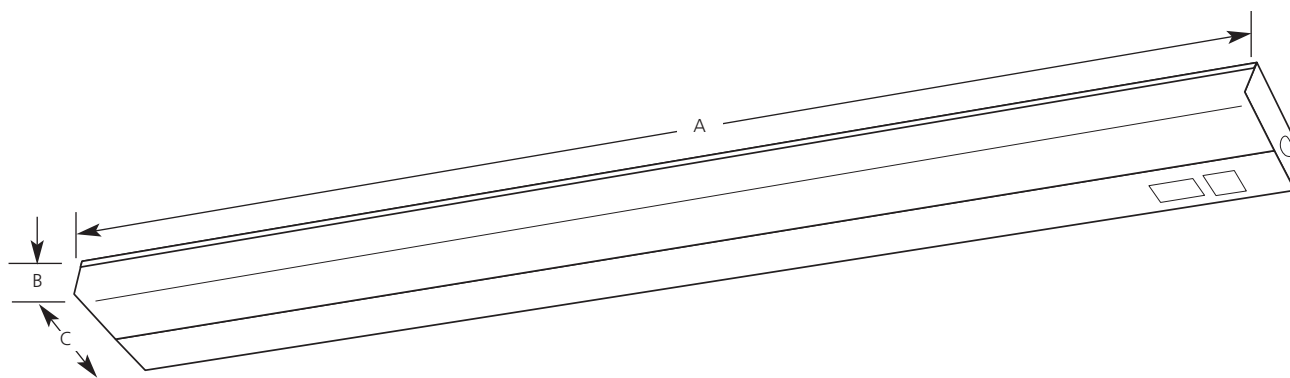

General

- Trim, energy efficient fluorescent
- White baked enamel housing
- White acrylic diffuser: 35-15/16" L x 2-5/8" W x 1-9/32" D
- Diffuser snaps securely without the use of tools
- Steel chassis and ballast cover

Type \_\_\_\_\_  
-30EB  
P7008

Catalog No.	Finish	Lamping	Dimensions (Inches)		
	White		A	B	C
P7008	-30EB	F25T8	36	1-3/4	5-1/4

**Specifications:**

General

- Trim, energy efficient fluorescent
- White baked enamel housing
- White acrylic diffuser: 35-15/16" L x 2-5/8" W x 1-9/32" D
- Diffuser snaps securely without the use of tools
- Steel chassis and ballast cover