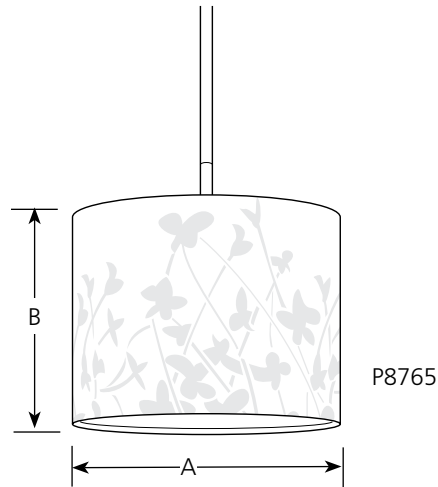

Type _____

-01

P8765

Finish

Catalog No.	Chloe Floral	Lamping	Dimensions (Inches)	
			A	B
P8765	-01	See P5198	10	8

Specifications:

General

- Shades only for Chloe Modular pendant family
- One light (P5198) pendant kit must be ordered to make a complete pendant fixture
- Shades are Chloe floral fabric
- A bottom etched acrylic diffuser is included: 9-5/8" dia.