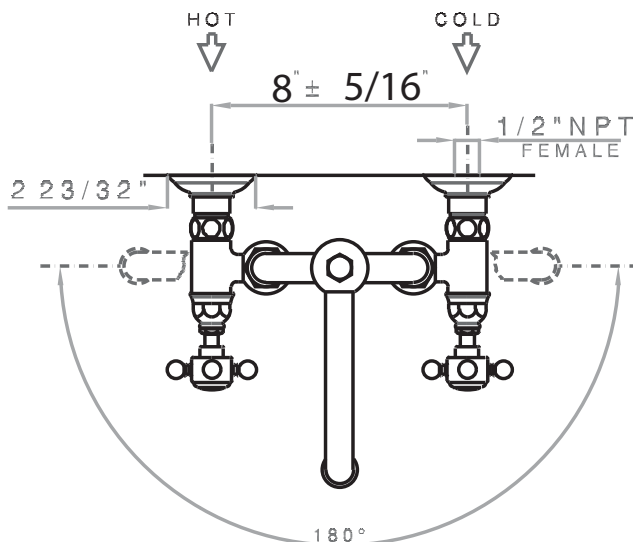

A1418XM

* For CA/V T, place a "-2" at end of model number for code compliant product. (Example A3608LMAPC-2)

Consult your local ROHL showroom for additional information and specifications. For complete warranty details and a list of showrooms, go to www.rohlhome.com.