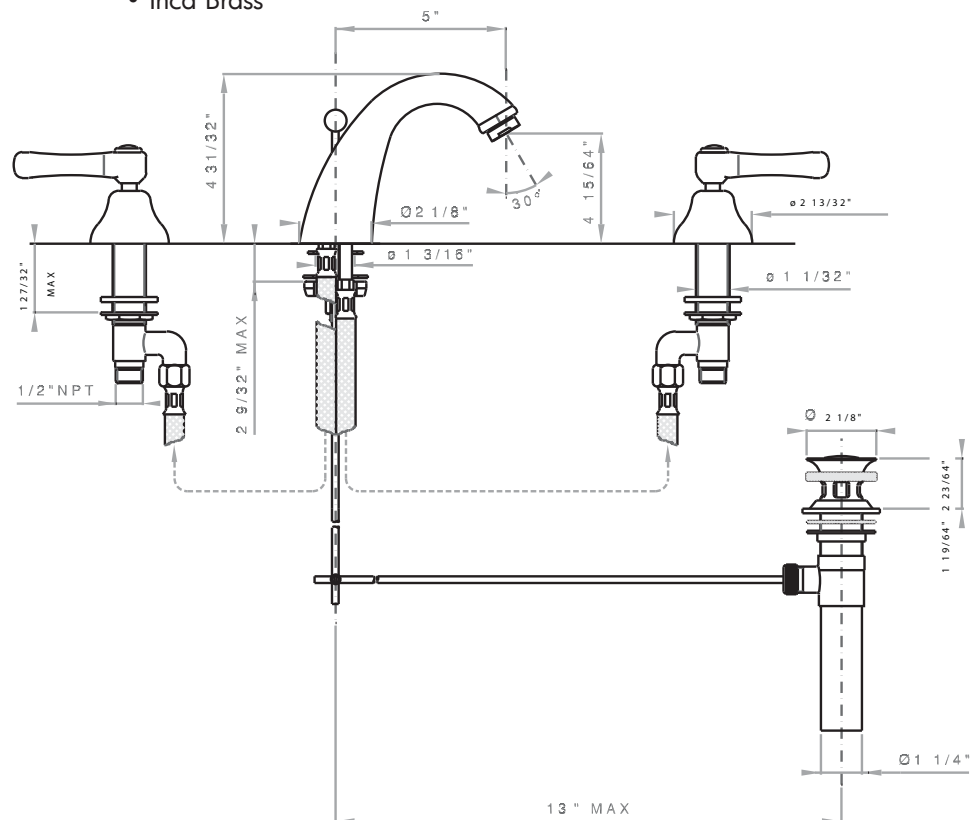

WARRANTY

- Limited Lifetime*

* No Warranty on Tuscan Brass Finish

* For CA/V T, place a "-2" at end of model number for code compliant product. (Example A3608LMAPC-2)

Consult your local ROHL showroom for additional information and specifications. For complete warranty details and a list of showrooms, go to www.rohlhome.com.