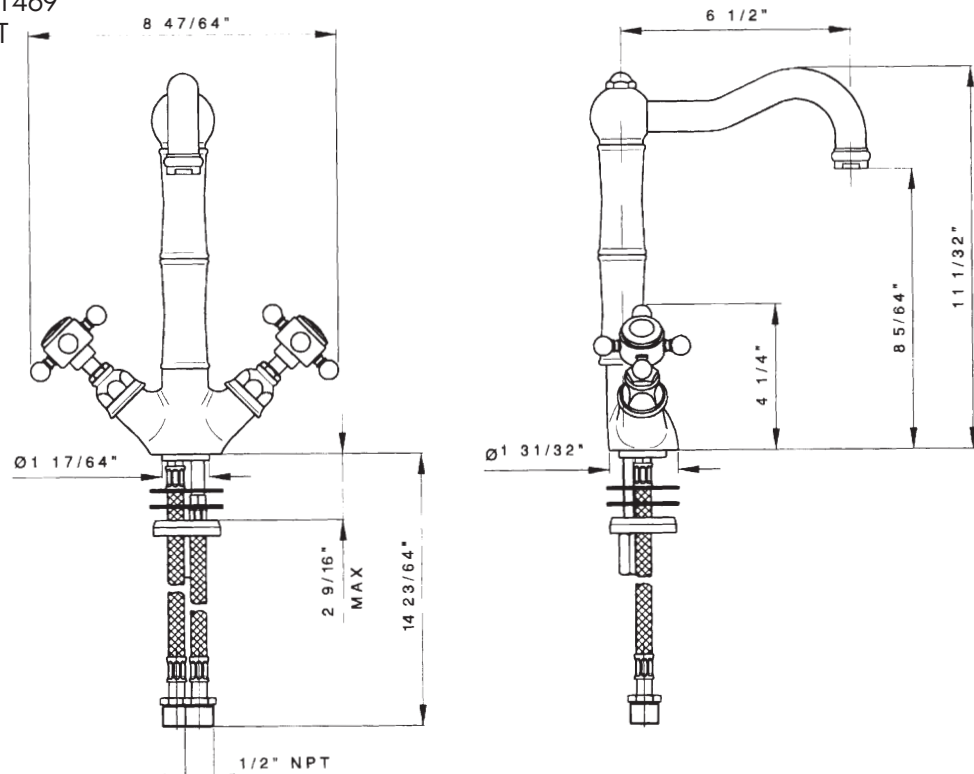

Single Hole Country Bar Faucet

ROHL Country Kitchen Collection

A1470X* (Five Spoke Handles)

A1470XM* (Cross Handles)

FEATURES

- 1/4" turn ceramic valves
- 11 1/2" high Column spout
- 6 1/2" reach
- Swivel spout
- 1/2" IP flexible supplies
- 1 3/8" cutout
- Matching bar faucet for A1469
- 4" Extension Kit C7555EXT

COLORS/FINISHES

- Polished Chrome
- Polished Nickel
- Satin Nickel
- Tuscan Brass
- Inca Brass

WARRANTY

- Limited Lifetime*

* No Warranty on Tuscan Brass Finish (TCB)

* For CA/VT, place a "-2" at end of model number for code compliant product. (Example A3608LMAPC-2)