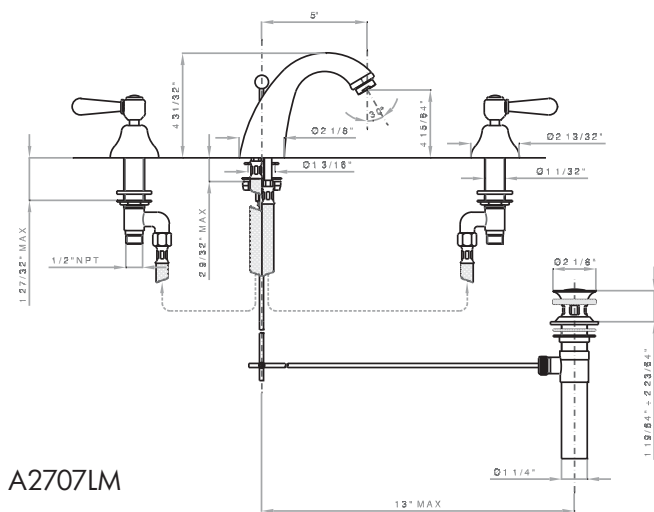

* For CA/V T, place a "-2" at end of model number for code compliant product. (Example A3608LMAPC-2)

Consult your local ROHL showroom for additional information and specifications. For complete warranty details and a list of showrooms, go to www.rohlhome.com.