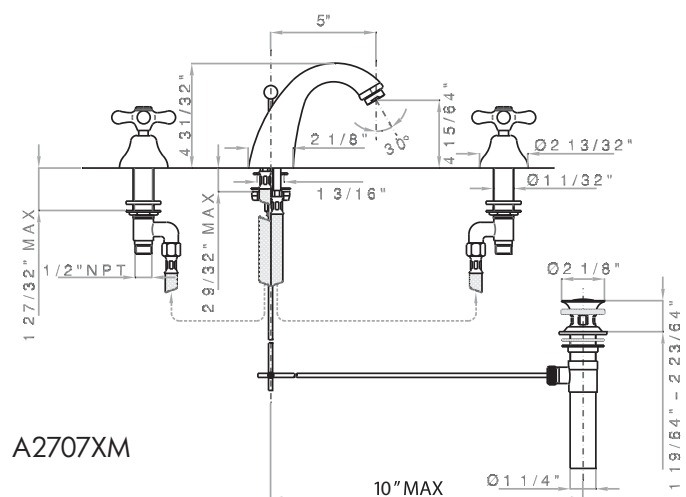

* For CA/V T, place a "-2" at end of model number for code compliant product. (Example A3608LMAPC-2)

Consult your local ROHL showroom for additional information and specifications. For complete warranty details and a list of showrooms, go to www.rohlhome.com.