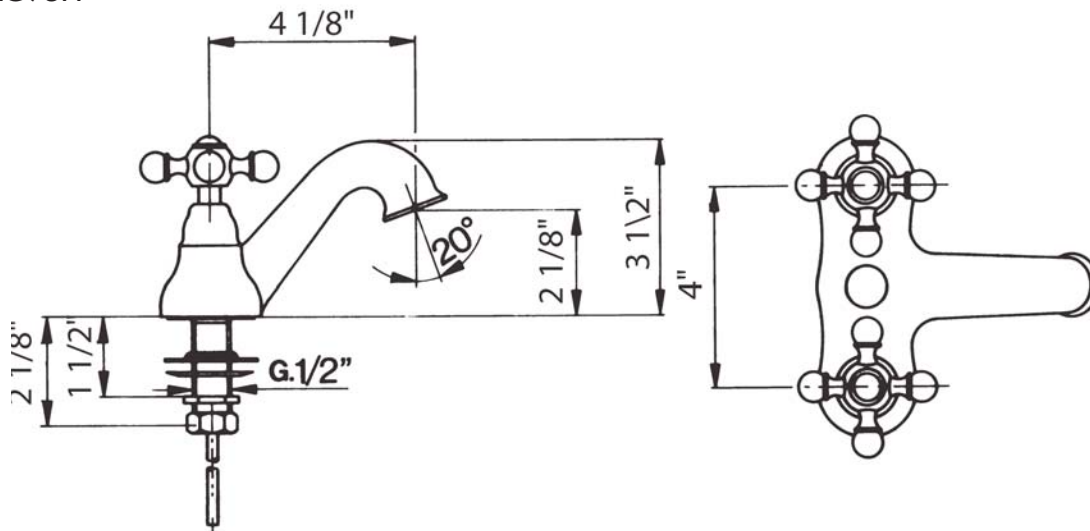

WARRANTY

- Limited Lifetime*

* No Warranty on Tuscan Brass Finish (TCB)

AC95X

AC95L

AC95LM &
AC95LP

* For CA/VT, place a "-2" at end of model number for code compliant product. (Example A3608LMAPC-2)

Consult your local ROHL showroom for additional information and specifications. For complete warranty details and a list of showrooms, go to www.rohlhome.com.