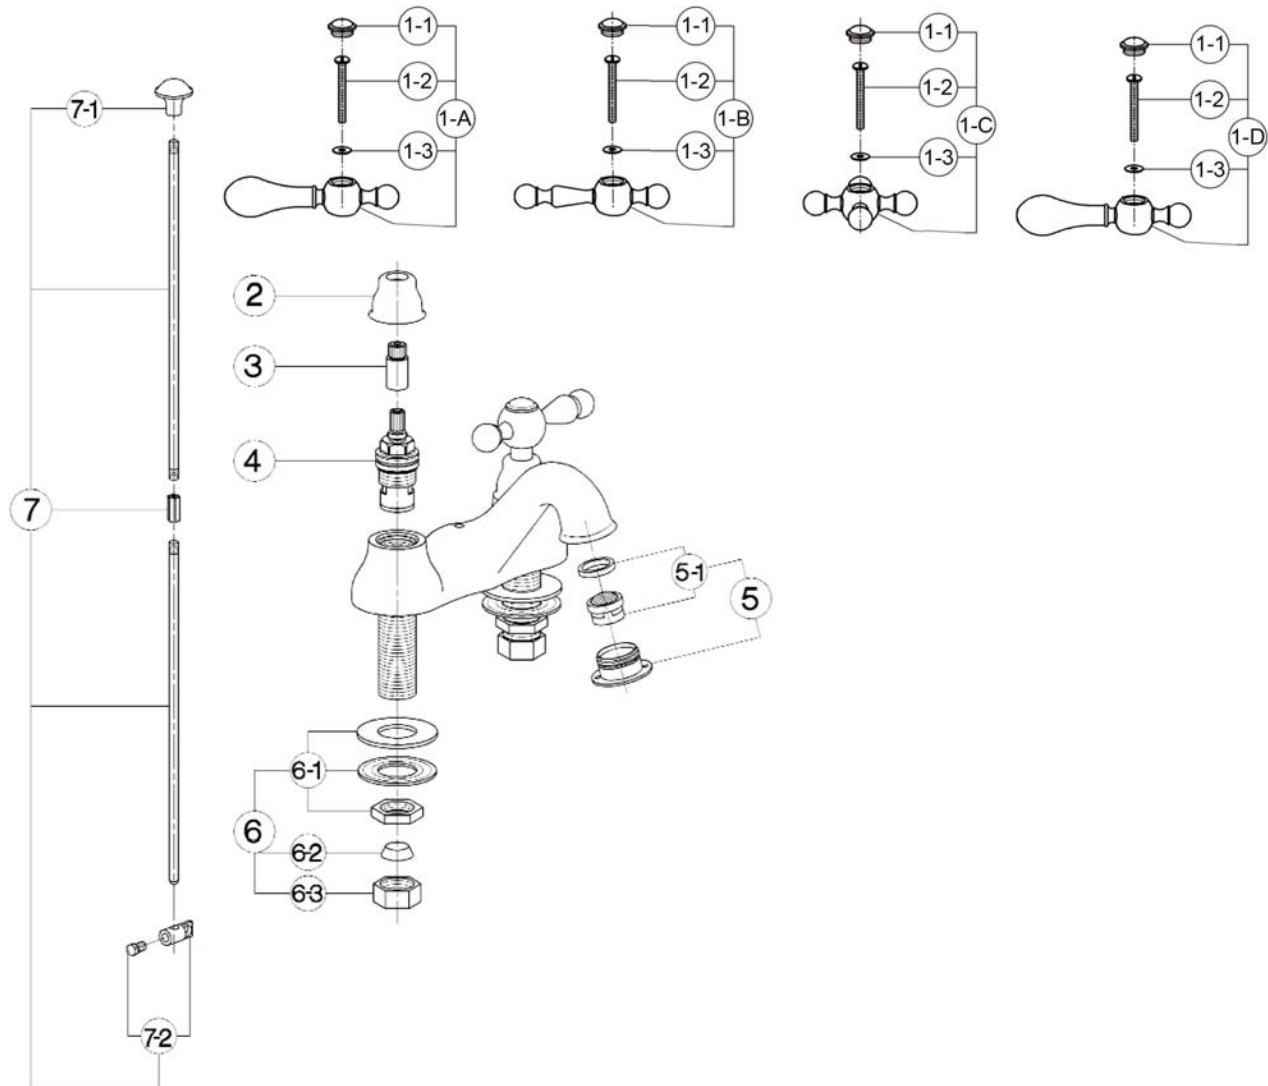

4" Centerset Basin Mixer

ROHL Cical Bath

- AC95L*** (Ornate Metal Lever)
- AC95LM*** (Classic Metal Lever)
- AC95X*** (Cross Handle)
- AC95LP*** (White Resin Lever)

FEATURES

- 4" mini spread
- 1/4-turn ceramic disc valves
- Fixed spout
- Pop-up drain, 1 1/4" pipe
- 3 x 1 3/8" cutouts, 4" center to center

* For CA/VT, place a "-2" at end of model number for code compliant product. (Example A3608LMAPC-2)

Consult your local ROHL showroom for additional information and specifications. For complete warranty details and a list of showrooms, go to www.rohlhome.com.

AC95 Spare Parts

POS.	DESCRIPTION	CODE	POS.	DESCRIPTION	CODE
1-A	Classic Metal lever with "Cold" mark	ZZ950330	3	Extension for head valve	ZZ926710
1-A	Classic Metal lever with "Hot" mark	ZZ950340	4	Cartridge Hot (counterclockwise opening)	ZZ929070
1-B	Ornate Metal lever handle "Cold" mark	ZZ921170	4	Cartridge Cold (clockwise opening)	ZZ929060
1-B	Ornate Metal lever handle "Hot" mark	ZZ921180	5	Installation set complete	ZZ927440
1-C	Cross handle "Cold" mark with screw and cap	ZZ921120	5-1	Installation set deck mounted tap	ZZ927400
1-C	Cross handle "Hot" mark with screw and cap	ZZ921110	5-2	Gasket	ZZ926880
1-D	White resin lever with "Cold" mark	ZZ922620	5-3	Nut 1/2"	ZZ926120
1-D	White resin lever with "Hot" mark	ZZ922630	6	Aerator complete	ZZ930790
1-1	Cap for handle (Cold)	ZZ938610	6-1	Aerator insert only	ZZ933930
1-1	Cap for handle (Hot)	ZZ938620	7	Pop-up rod complete	ZZ927870
1-2	Screw for handle	ZZ926500	7-1	Knob for pop-up rod	ZZ926830
1-3	Brass washer	ZZ926730	7-2	Connection for pop-up rod	ZZ926380
2	Escutcheon	ZZ926520			