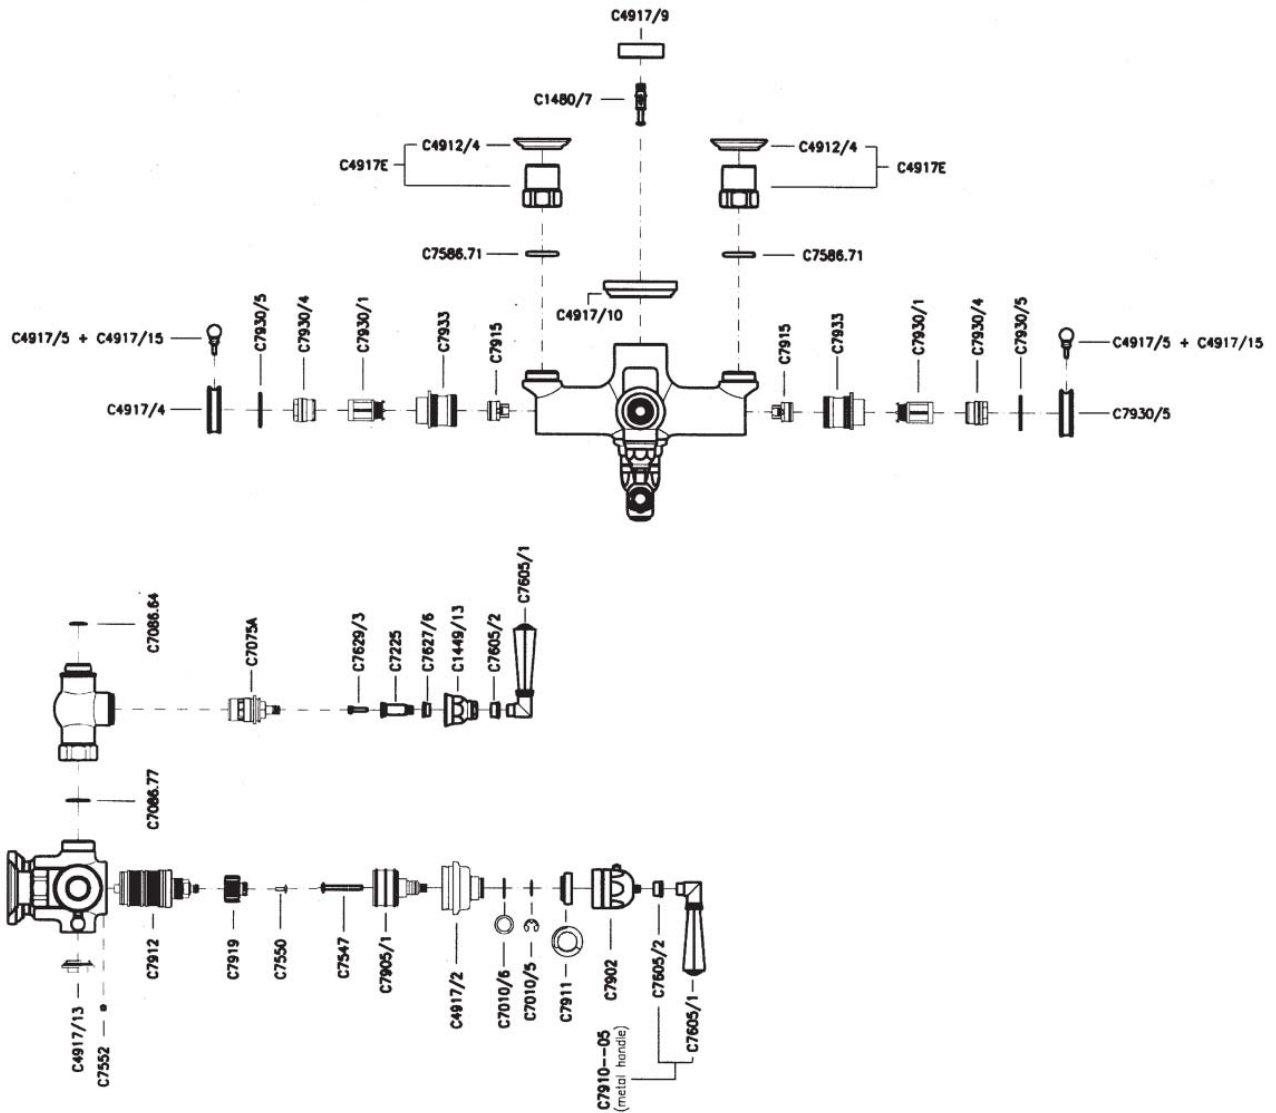

ROHL

Authentic Luxury for Kitchen and Bath®

www.rohlhome.com

A4817 Spare Parts

Consult your local ROHL showroom for additional information and specifications. For complete warranty details and a list of showrooms, go to www.rohlhome.com.