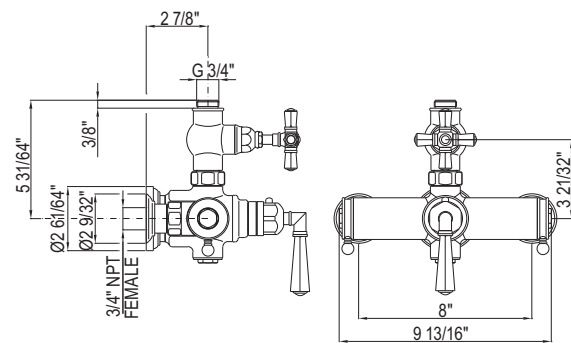

PALLADIAN EXPOSED THERMOSTATIC MIXER

ROHL Country Bath Collection

A4817LM (Metal Levers)

A4817XM (Cross Handle)

FEATURES

- A4917XM has cross handle on volume control and metal lever on temperature control
- Exposed thermostatic valve with volume control
- Inlets 3/4" female NPT
- Inlets 8" center-to-center
- 16 GPM at 45 PSI
- Integrated service stops with screens included
- Must order 1560 or 1565 riser to connect to outlet
- If PEX is utilized, oversize the supply line to 1" for full flow capacity

COLORS/FINISHES

- Polished Chrome
- Polished Nickel
- Satin Nickel
- Tuscan Brass
- Inca Brass

WARRANTY

- Limited Lifetime*
- *No warranty on Tuscan Brass finish

A4817XM