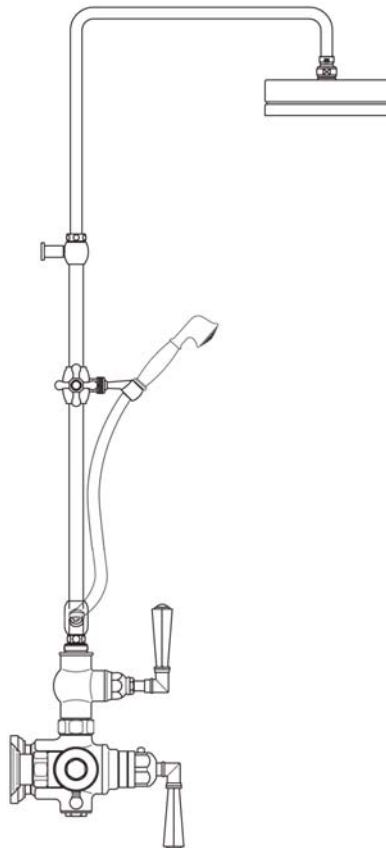

WARRANTY

- See individual component specs for warranty