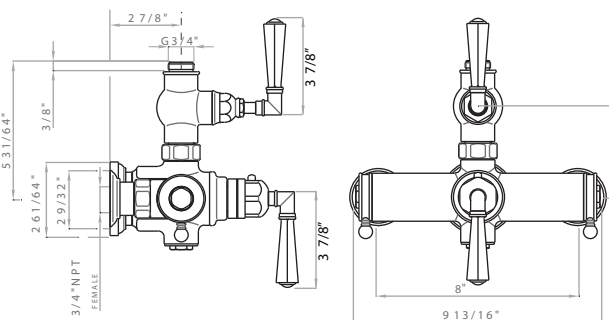

PALLADIAN EXPOSED THERMOSTATIC MIXER

ROHL Country Bath Collection

A4817LM (Metal Levers)

A4817XM (Cross Handle)

FEATURES

- A4917XM has cross handle on volume control and metal lever on temperature control
- Exposed thermostatic valve with volume control
- Inlets 3/4" female NPT
- Inlets 8" center-to-center
- 16 GPM at 45 PSI
- Integrated service stops with screens included
- Must order 1560 or 1565 riser to connect to outlet
- If PEX is utilized, oversize the supply line to 1" for full flow capacity

COLORS/FINISHES

- Polished Chrome
- Polished Nickel
- Satin Nickel
- Tuscan Brass
- Inca Brass

WARRANTY

- Limited Lifetime*
- *No warranty on Tuscan Brass finish

A4817LM