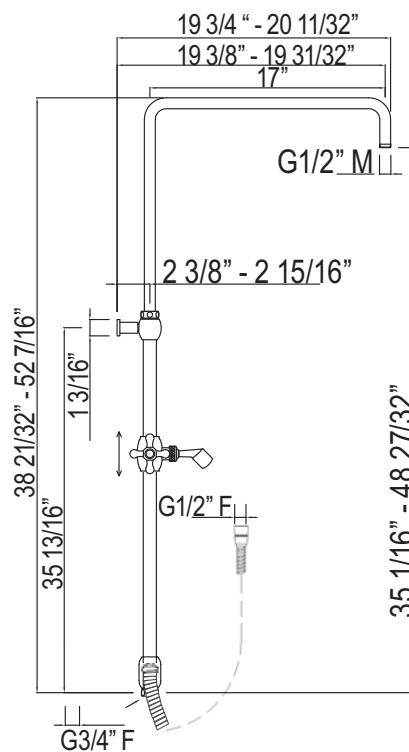

WARRANTY

- 2 Years on manufacturers defects*
- No Warranty on Tuscan Brass Finish (TCB)