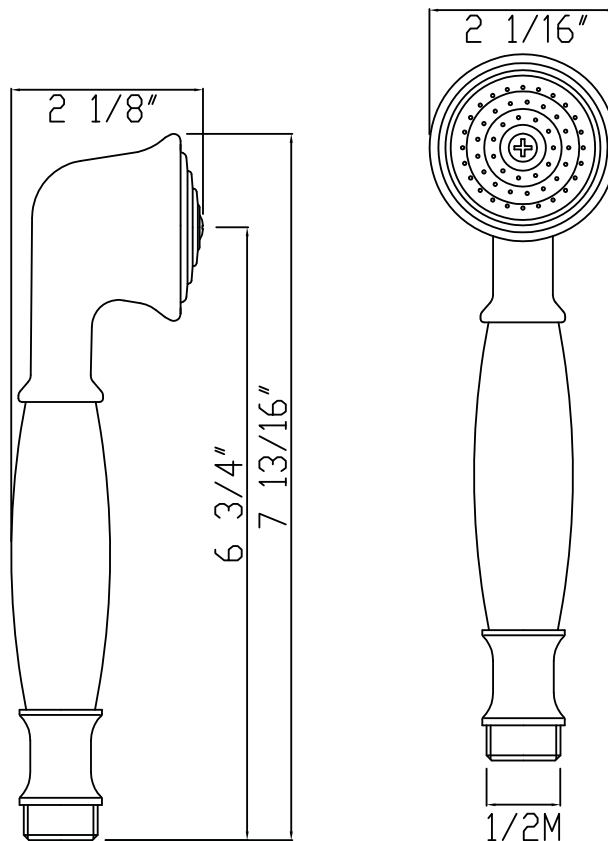

A4817LM (Metal Levers)

A4817XM (Cross Handle)

FEATURES

- A4917XM has cross handle on volume control and metal lever on temperature control
- Exposed thermostatic valve with volume control
- Inlets 3/4" female NPT
- Inlets 8" center-to-center
- 16 GPM at 45 PSI
- Integrated service stops with screens included
- Must order 1560 or 1565 riser to connect to outlet
- If PEX is utilized, oversize the supply line to 1" for full flow capacity

ROHL Shower

1105/8

FEATURES

- Handshower only
- Single function spray pattern
- Solid brass construction
- 1/2" male connection
- Flows at 2.5 GPM

COLORS/FINISHES

- Polished Chrome
- Polished Nickel
- Satin Nickel
- Tuscan Brass
- Inca Brass

WARRANTY

- Limited Lifetime*

*No warranty on Tuscan Brass Finish

RISER WITH DIVERTER, HOSE AND SLIDING HANDSHOWER HOLDER

ROHL Italian Country Bath Collection

1560

FEATURES

- For use with exposed therm valves
- 3/4" NPSM inlet
- 1/2" NPSM outlet
- Adjustable wall stanchion 2 3/8" - 2 15/16"
- Adjustable height. Upper riser can recess into lower riser and swivel.
- Spring diverter for handshower or showerhead selection
- Includes sliding parking bracket and hose for handshower
- 17" reach
- Must order showerhead and handshower separately
- May not be cut

ROHL Shower Collection

1055/8

FEATURES

- 1/2" female NPT inlet connection
- All brass construction
- Swivel ball connection included
- Flows at 2.0 GPM

COLORS/FINISHES

- Polished Chrome
- Polished Nickel
- Satin Nickel
- Tuscan Brass
- Inca Brass