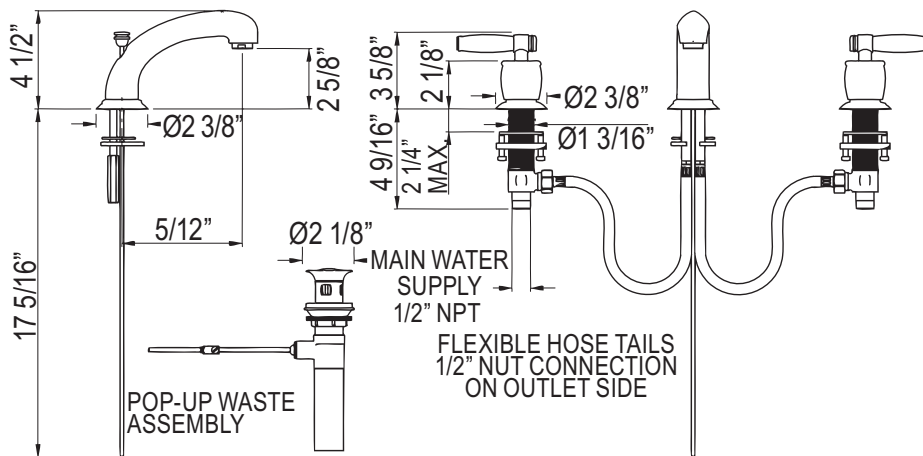

WARRANTY

- Limited Lifetime*
- No Warranty on Tuscan Brass Finish (TCB)

MB1929LM

* For CA/VT, place a "-2" at end of model number for code compliant product. (Example A3608LMAPC-2)