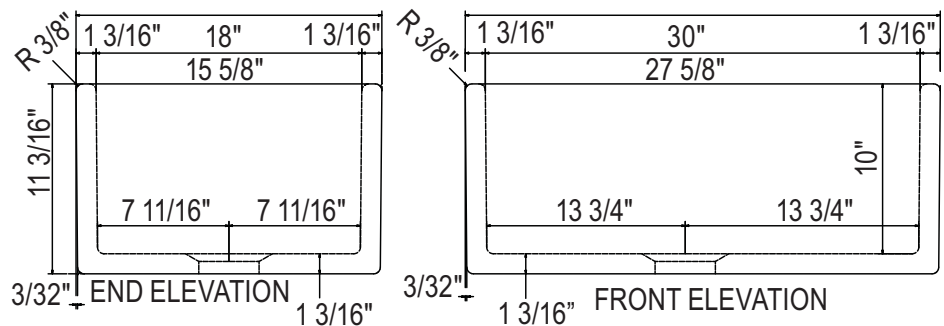

SHAWS CONTEMPORARY CLASSIC SINGLE BOWL FIRECLAY APRON KITCHEN SINK

Shaws Fireclay Sink Collection

MS3018

FEATURES

- Standard 3 1/2" drain opening (Centered)
- Unique thin walled, squared, modern Apron Front Sink
- Acid and alkali resistant glazed surfaces designed to withstand heavy use
- No overflow
- Suitable for waste disposal units or basket strainer waste
- Sink measures 30" X 18"
- Due to ±2% dimensions, it is recommended that the cabinet maker wait until your sink is delivered to make the cabinet
- No template available
- Weight 161lbs.

FINISHES

- White
- Biscuit

WARRANTY

- 10 years on fading/staining. 1 year on manufacturer defects

ISOMETRIC