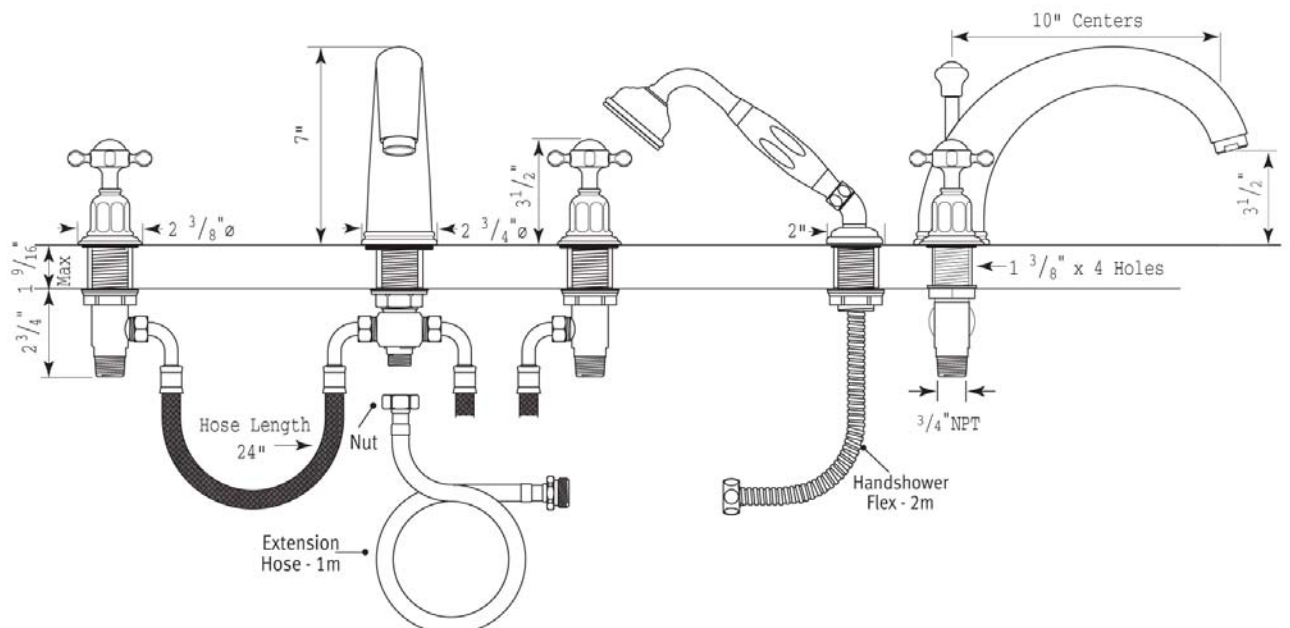

WARRANTY

- Limited Lifetime