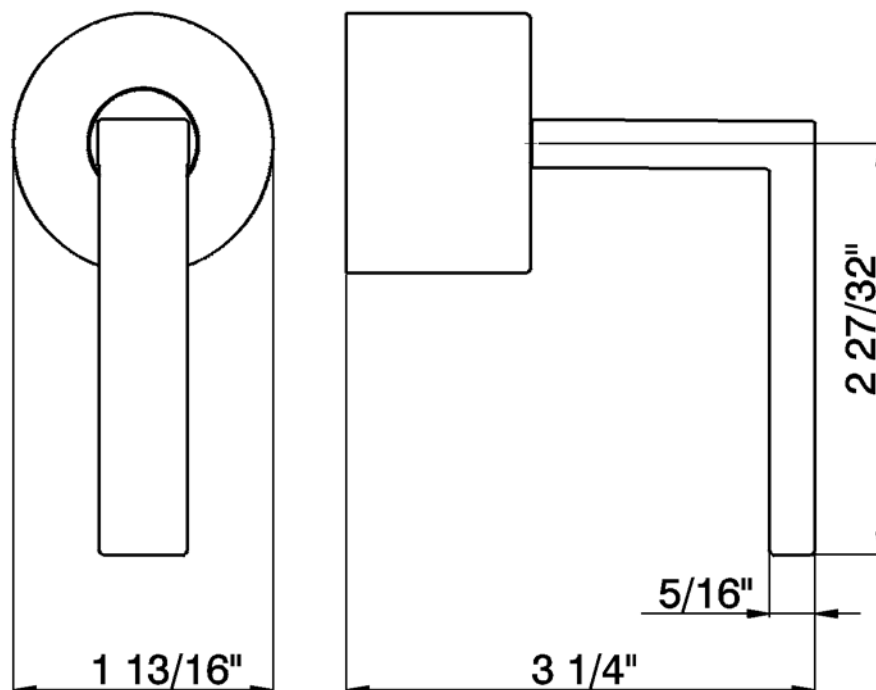

WARRANTY

- Limited Lifetime