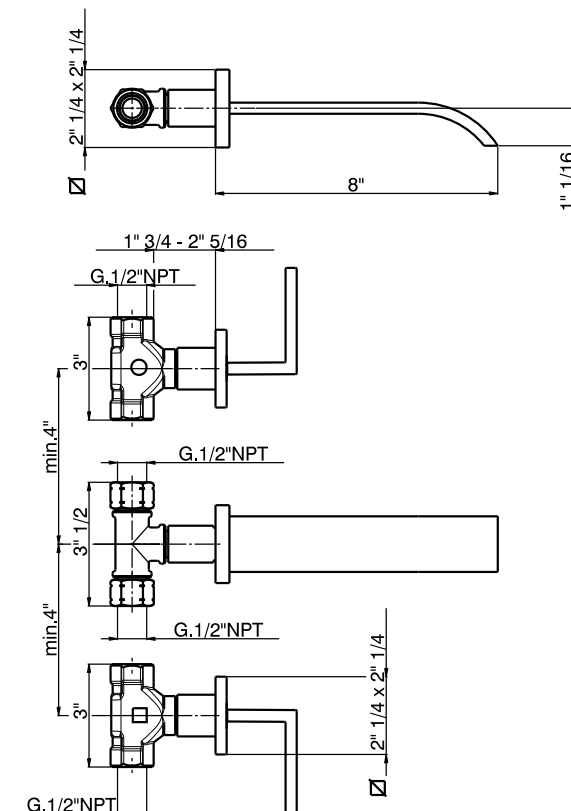

WAVE 3-Hole Wall Mounted Widespread Lavatory Faucet

ROHL Modern Collection

WA751L

FEATURES

- Three hole wall mounted lav valves and spout
- No pop-up
- 3 x 1 3/8" hole cutouts
- Ceramic disc valves, 1/4 turn
- Fixed spout
- Valve housing and spout made from solid brass
- Metal lever handles only
- Polished Nickel not available

COLORS/FINISHES

- Polished Chrome
- Satin Nickel

WARRANTY

- Limited Lifetime

WA751L Spare Parts

#	DESCRIPTION	PART #	#	DESCRIPTION	PART #
1	Concealed stop cock 1/2" for hot water	ZZ947400	7	Escutcheon	ZZ947030
1	Concealed stop cock 1/2" for cold water	ZZ947410	7-1	Screw stainless steel M.4x4	ZZ933280
1-1	Gasket copper	ZZ926560	7-2	Hole covering cap	ZZ933710
1-2	Seat 1/2"	ZZ926580	7-3	Plastic ring	ZZ947040
1-3	Ceramic headvalve 1/2" left 90° (for hot water)	ZZ929060	7-4	Hole coverig plate	ZZ947050
1-3	Ceramic headvalve 1/2" right 90° (for cold water)	ZZ929070	8	Handle "WA" for hot water	ZZ947100
1-4	Reduction for escutcheon	ZZ934950	8-1	Screw stainless steel M.4x4	ZZ933280
2	Complete broached reduction piece	ZZ933300	8	Handle "WA" for cold water	ZZ947060
3	Extension for headvalve	ZZ947390	8-1	Screw stainless steel M.4x4	ZZ933280
4	Screw M.4x45	ZZ947330	9	Connection	ZZ937820
5	Shaped gasket	ZZ947420	10	TEE 1/2" connection	ZZ935510
6	Holder	ZZ947430	11	Tube	ZZ947450
			12	Back flow valve	ZZ945130
			13	Spacer	ZZ947460
			14	Mousseur cartridge M.16x1	ZZ944100
			15	Spout	ZZ947470
			16	Screw stainless steel M.5x6	ZZ940630