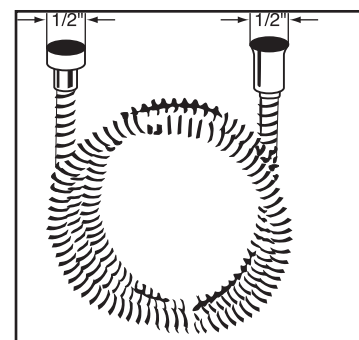

ROHL

Authentic Luxury for Kitchen and Bath®

www.rohlhome.com

Single-Function Handshower/Hose/Bar/Outlet

ROHL Shower Collection

1300 (Resin Handle)

1301 (Metal Handle)

FEATURES

- Complete Country Package including:
  - 1200 or 1201: Shower bar
  - 1100/8 (resin handle) or 1101/8 (metal handle): Handshower
  - 16295: 59" Hose
  - 1295: Wall outlet

COLORS/FINISHES

- Polished Chrome
- Polished Nickel
- Satin Nickel
- Tuscan Brass
- Inca Brass
- Old Iron*

*Old Iron finish only available for 1301

WARRANTY

- Two Years on Manufacturer Defects*

*No Warranty on Tuscan Brass Finish

16295

Consult your local ROHL showroom for additional information and specifications. For complete warranty details and a list of showrooms, go to www.rohlhome.com.