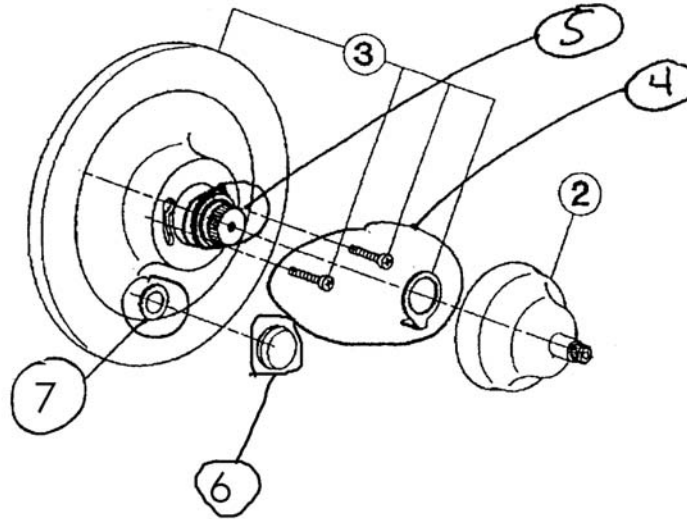

A2400LM & A2400LP

A2400XM

A2400LH

A2400XC

A2400LC

A2400 Spare Parts

MOUNTING SCREWS+CAM+DIVERTER ASSEMBLY
2303-1210 MOUNTING SCREWS

THERE ARE 2 PLASTIC PARTS
FOR THE TRIM AND ROUGH:
DRIVER 3103-1232
ATTACHED TO THE STEM ON THE ROUGH
INTERMEDIATE HANDLE ASSEMBLY 2303-0347
ASSEMBLED ON THE OUTSIDE OF THE TRIM PLATE