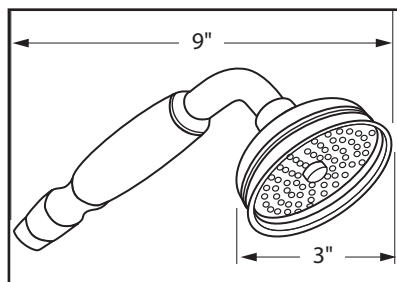

1100/8, 1101/8