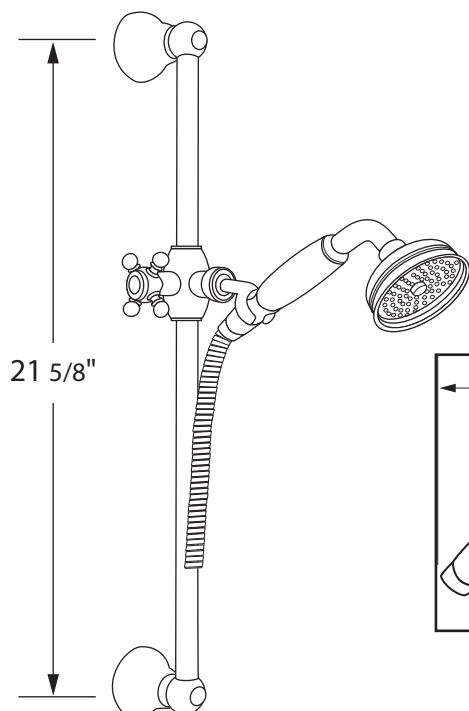

Lever Options

3 1/2" Master-Flow Showerhead

ROHL Shower

B240NSH

FEATURES

- 3-function spray patterns
 - Classic Spray
 - Nebulizer Mist
 - Massage
- 1/2" female swivel connection
- Cleaning wrench included
- Flow rate 2.0 GPM
- Anti-calcium components
- Inca Brass not available
- Cleaning wrench included

www.rohlhome.com

Single-Function Handshower/Hose/Bar/Outlet

ROHL Shower Collection

1300 (Resin Handle)

1301 (Metal Handle)

FEATURES

- Complete Country Package including:
 - 1200 or 1201: Shower bar
 - 1100/8 (resin handle) or 1101/8 (metal handle): Handshower
 - 16295: 59" Hose
 - 1295: Wall outlet

1100/8, 1101/8

16295

1295

Consult your local ROHL showroom for additional information and specifications. For complete warranty details and a list of showrooms, go to www.rohlhome.com.

Shower Arm

ROHL Shower Collection

1440/6 6" Shower Arm

1440/8 8" Shower Arm

FEATURES

- Brass construction
- Sliding escutcheon
- 1/2" male thread inlet supply
- 1/2" male thread outlet supply

COLORS/FINISHES

- Polished Chrome
- Polished Nickel
- Satin Nickel
- Tuscan Brass
- Inca Brass
- Old Iron