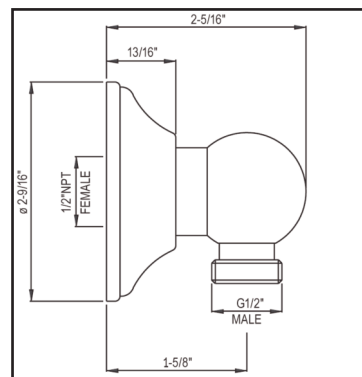

1295

Consult your local ROHL showroom for additional information and specifications. For complete warranty details and a list of showrooms, go to www.rohlhome.com.