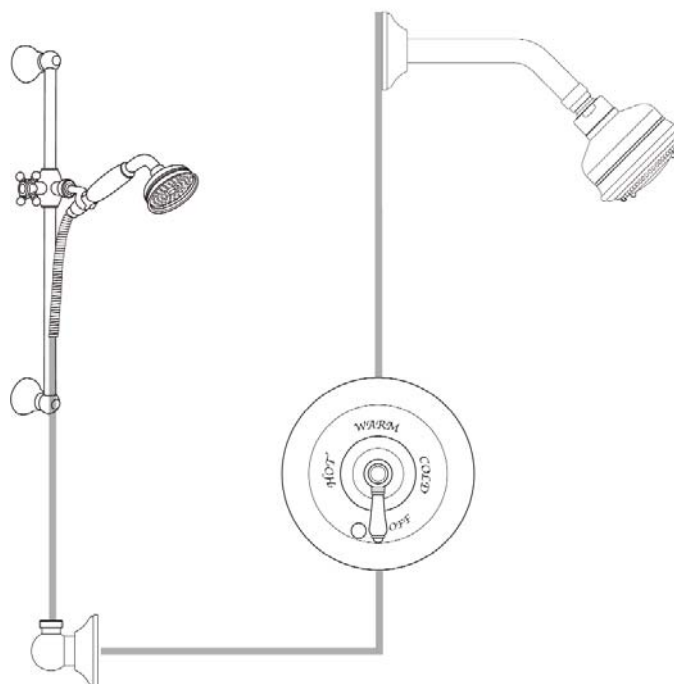

WARRANTY

- See individual component specs for warranty