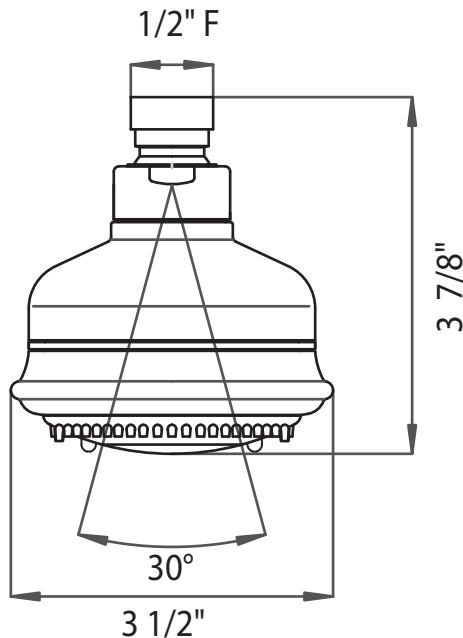

WARRANTY

- Two years on manufacturer defects
- No warranty on Tuscan Brass finish