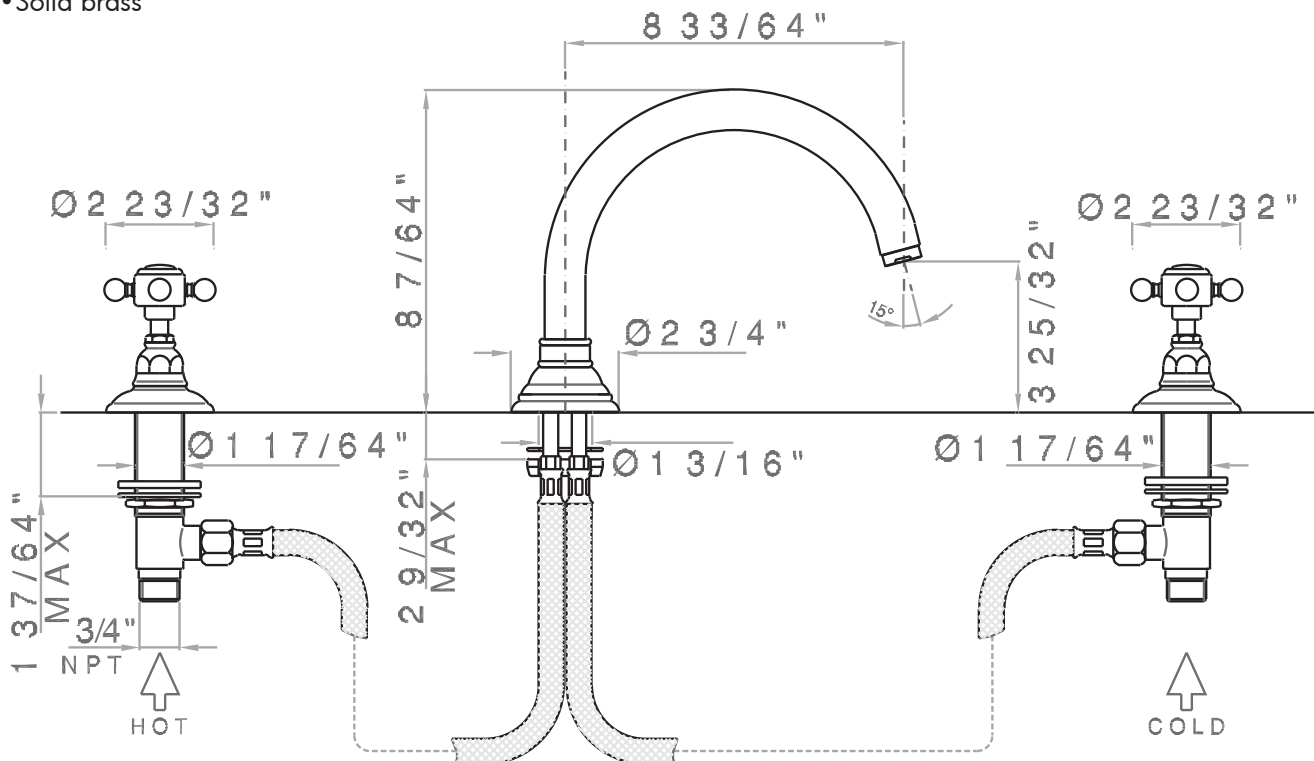

WARRANTY

- Limited Lifetime*
- *No warranty on Tuscan Brass finish