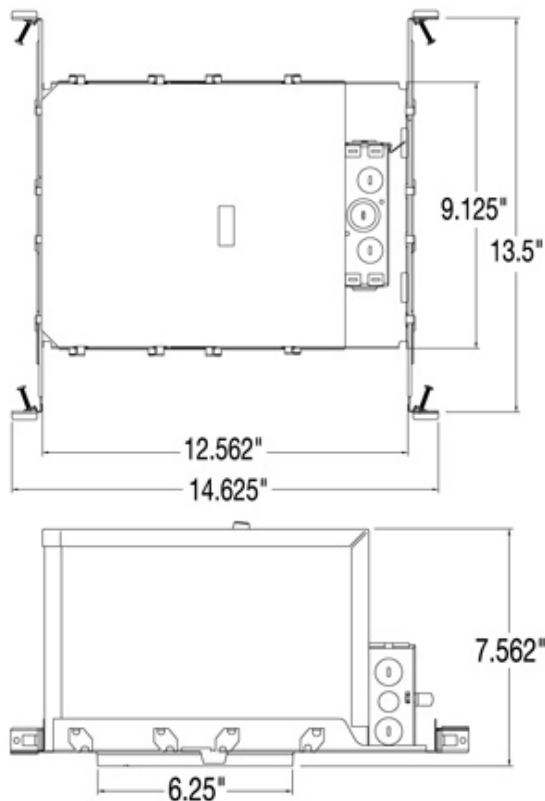

Job Name:

Job Type:

Comments:

Quantity:

Product Number: 11003QC

Specification Images

11003QC - New Construction IC Airtight Housing w/Quick Connects

New Construction IC Airtight Housing w/Quick Connects

Airtight Construction: Meets airtight requirements for 2.0 CFM or less air leakage.

Bar Hanger: Break-away bar hangers easily extend and will not fall out of plaster flange, providing sturdy installation.

Joist Tab: Tab to locate on bottom of joist.

Notch for T-Bar Ceilings: No clips required. Secure bar hanger to T-Bars with wires or screws.

Housing Adjustment: Housing adjusts vertically for various ceiling thicknesses.

UPC #: 785652110047

Product Type: Recessed Light

Features:

Title 24

Dimensions:

Diameter: 6 1/4"

Mounting Proc.: Other

Length: 14 5/8"