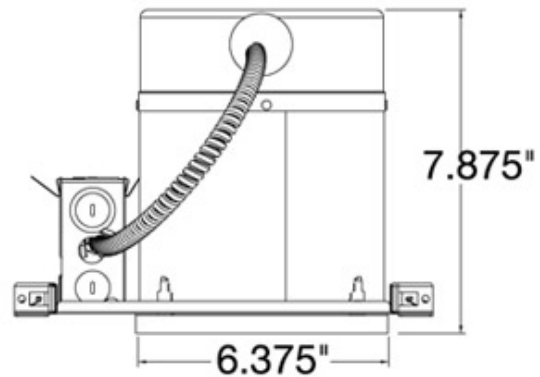

Junction box with integral romex connector, quick push and lock connector and through circuit wiring with 4 in, 4 out #12 wire, saves installation time.

The hinged junction box door allows full access for wiring while remaining attached to the recess housing

Tighten screw to lock bar hangers in place

Integral captive nails included and positioned for fast, easy installation

One piece sealed trims. No light leaks

UPC #: 785652110290

Product Type: Recessed Light

Features:

Title 24

Dimensions:

Diameter: 6 3/8"

Switch Type: N/A

Length: 13 1/2"

Mounting Proc.: Other

Width: 10 3/4"