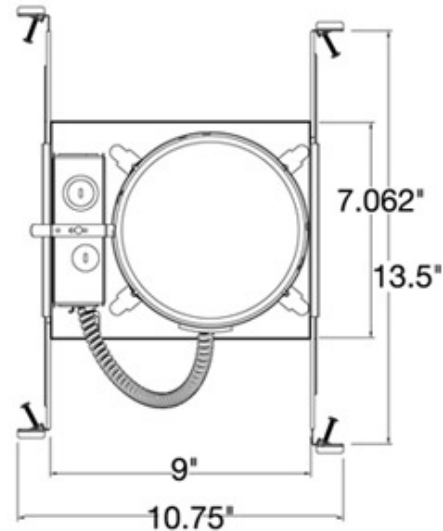

Junction box with integral romex connector, quick push and lock connector and through circuit wiring with 4 in, 4 out #12 wire, saves installation time.

The hinged junction box door allows full access for wiring while remaining attached to the recess housing

Tighten screw to lock bar hangers in place

Integral captive nails included and positioned for fast, easy installation

One piece sealed trims. No light leaks

UPC #: 785652110290

Product Type: Recessed Light

Features:

Title 24

Dimensions:

Diameter: 6 3/8"

Switch Type: N/A

Length: 13 1/2"

Mounting Proc.: Other

Width: 10 3/4"