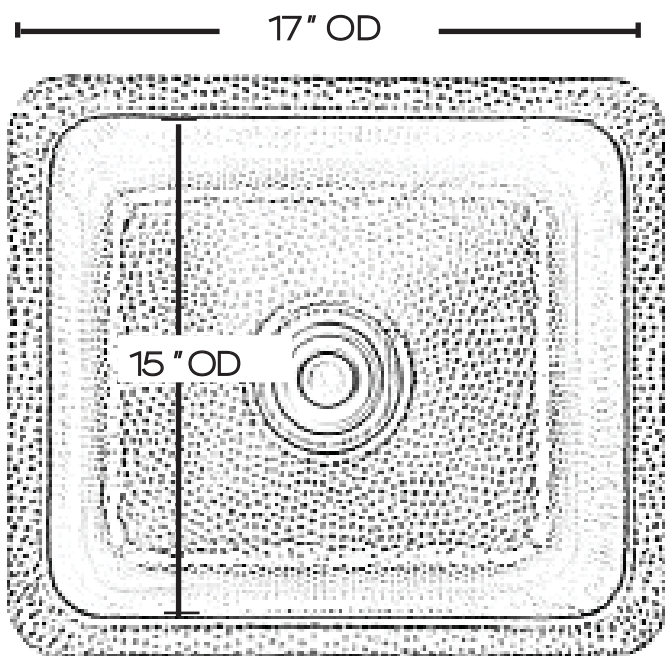

*Prato*  
BDC-171508P

## SINK DETAILS

---

Square Hand Hammered Seamless Construction Solid Copper  
Prep Sink in Antique Finish.  
Mounting Options: Under Mount or Drop-In

---

Your copper sink is handmade and therefore a work of art. Each sink is unique and can vary 1/4" in either direction. We highly recommend waiting to receive your sink before cutting your counter top.