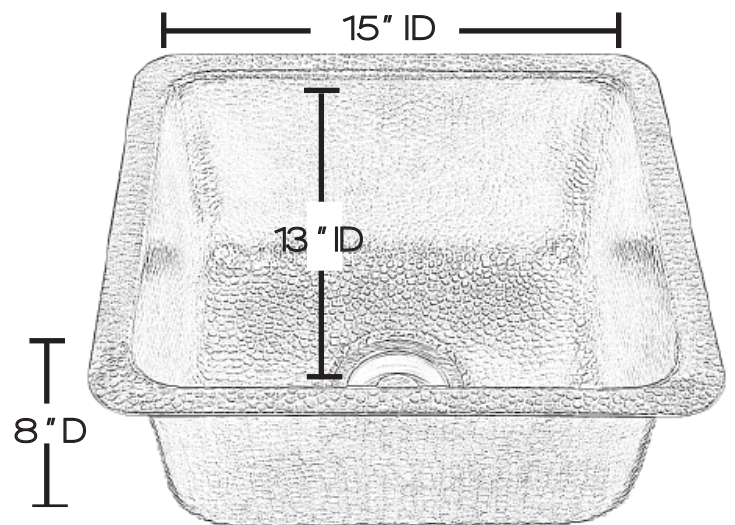

*Prato*  
BDC-171508P

## SINK DETAILS

---

Square Hand Hammered Seamless Construction Solid Copper  
Prep Sink in Antique Finish.  
Mounting Options: Under Mount or Drop-In

---

Your copper sink is handmade and therefore a work of art. Each sink is unique and can vary 1/4" in either direction. We highly recommend waiting to receive your sink before cutting your counter top.