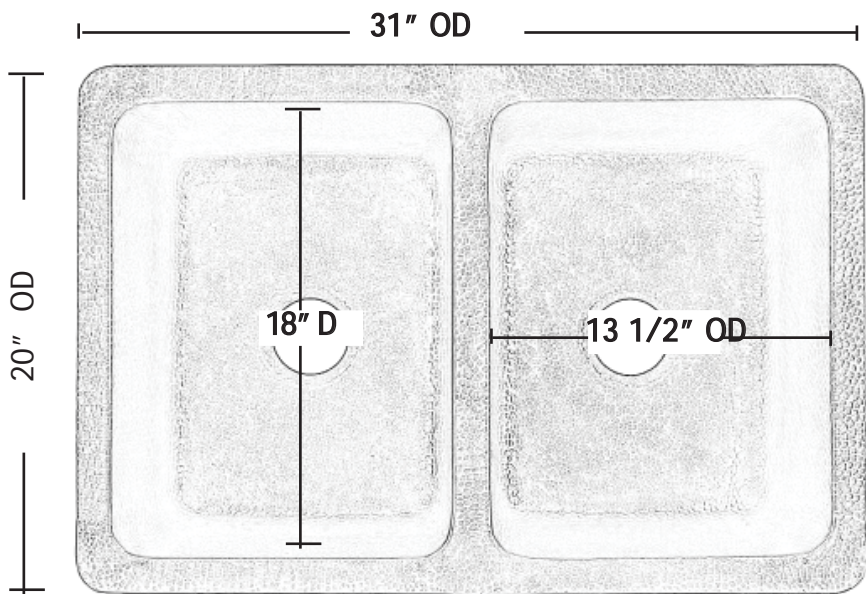

Zamora
BDC-312009DK

SINK DETAILS

Hand Hammered Double Bowl Solid Copper Seamless Construction in Antique Finish.

Mounting Options: Under Mount or Drop-In

Your copper sink is handmade and therefore a work of art. Each sink is unique and can vary 1/4" in either direction. We highly recommend waiting to receive your sink before cutting your counter top.