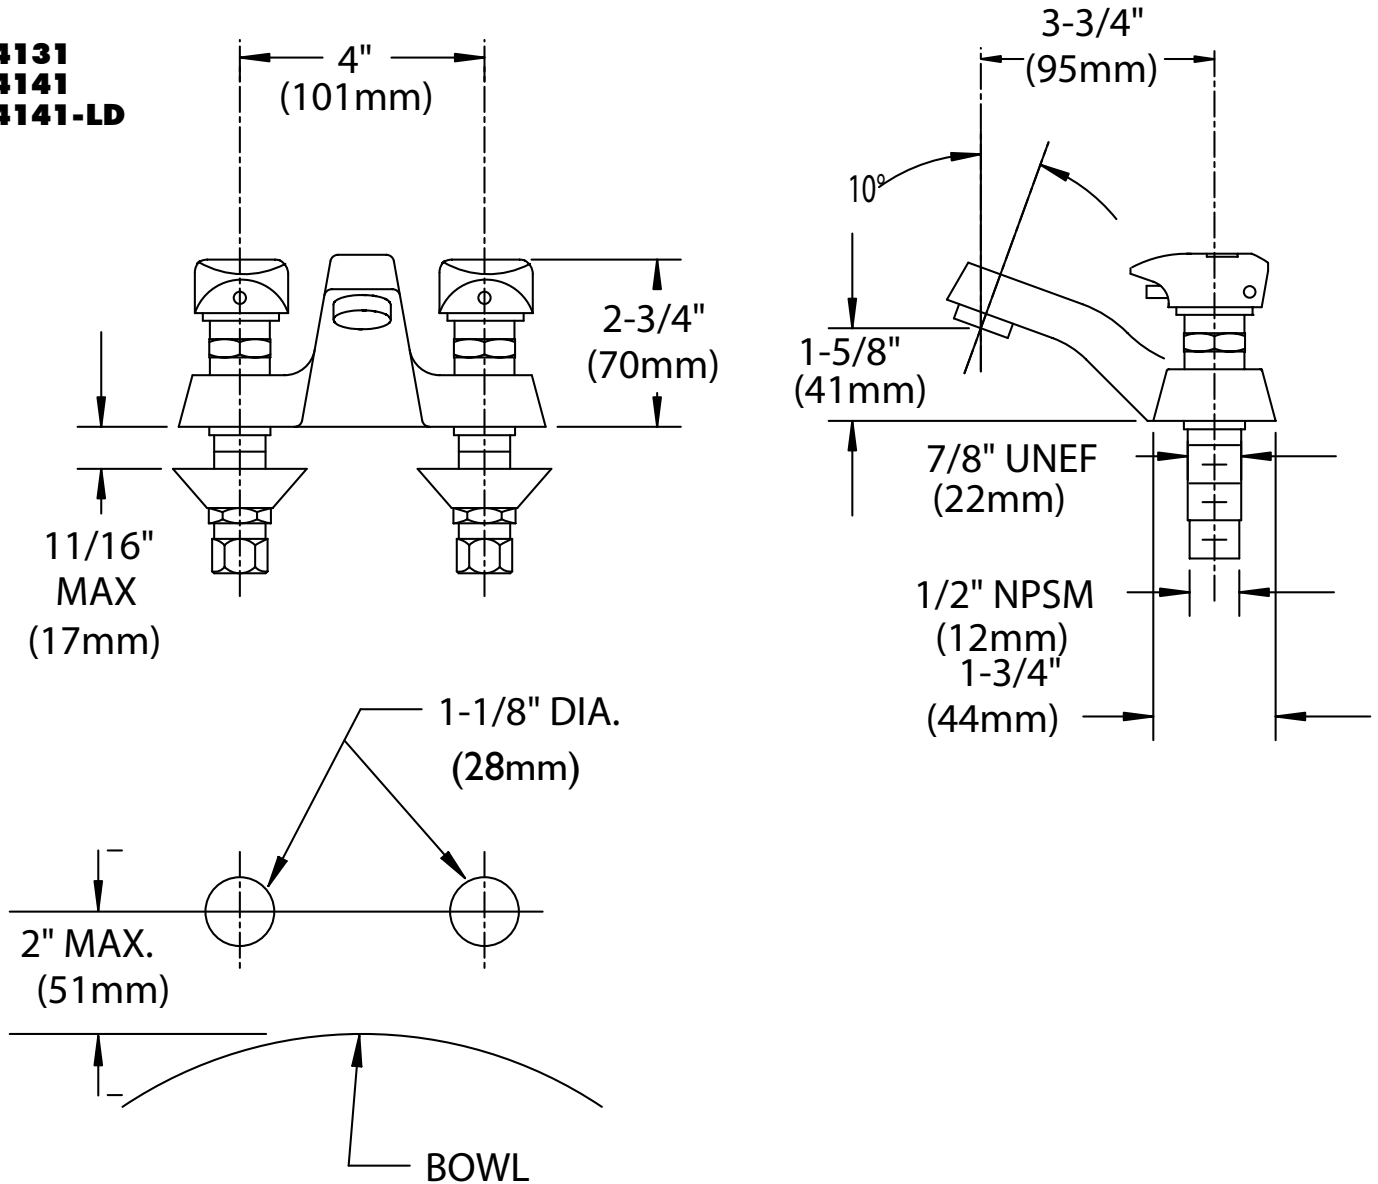

ROUGH-INS

S-4131
S-4141
S-4141-LD

NOTE: All dimensions are in inches (millimeters) unless otherwise specified and are subject to change without notice. Inlets are sized for either