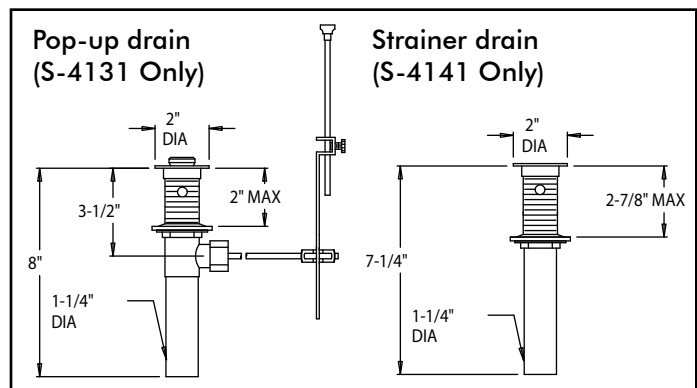

ROUGH-INS

S-4131
S-4141
S-4141-LD

NOTE: All dimensions are in inches (millimeters) unless otherwise specified and are subject to change without notice. Inlets are sized for either