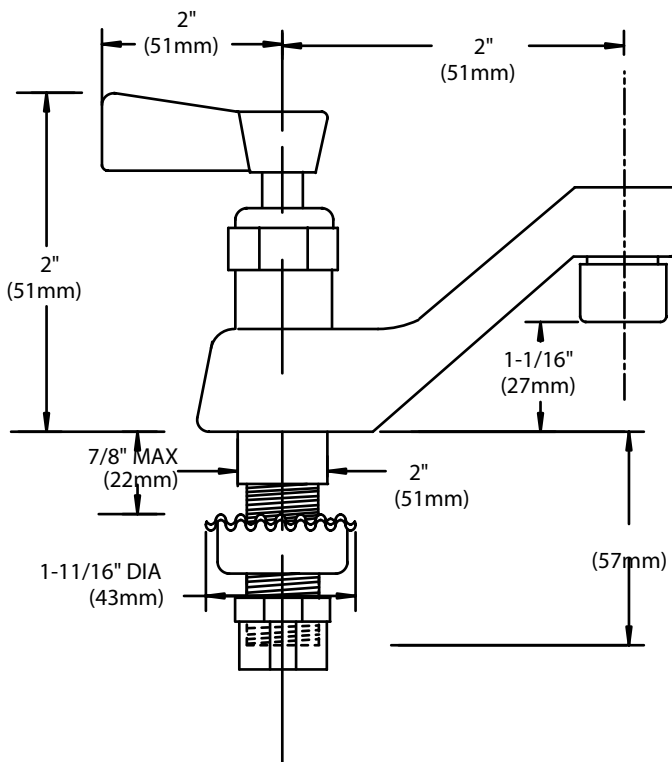

COMMANDER[®]

SC-4389

Single Lavatory Basin Faucet

GENERAL SPECIFICATION

Polished chrome plated single basin faucet. Brass body with integral spout. Lever handle with hot and cold indexes. Flow control device reduces flow to 2.2 gpm/8.4 lpm. 1/2" NPSM inlet connection. Meets A112.18.1/CSA B125.1 and NSF 61 standards.

SC-4389

Single basin faucet.

OPTIONS

SUFFIX	DESCRIPTION
--------	-------------

<input type="checkbox"/> BO	0.5 gpm flow control, vandal-resistant
-----------------------------	--

NOTE: Inlet is sized for either coupling or sweat connection. All dimensions are subject to change without notice.