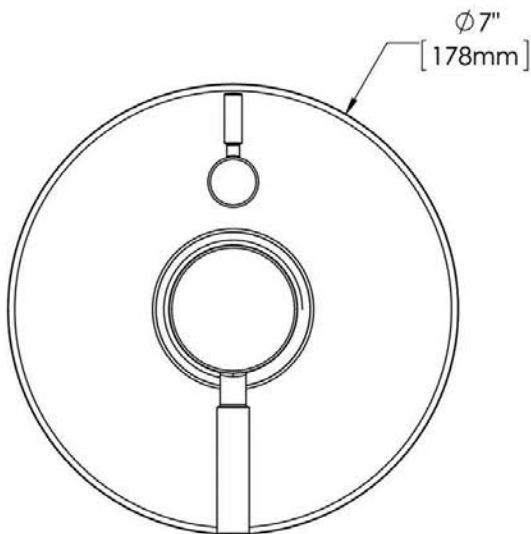

THIS SPACE FOR ARCHITECT/ENGINEER APPROVAL.

SPEAKMAN®

400 ANCHOR MILL ROAD | NEW CASTLE, DE 19720
P: 800-537-2107 | F: 800-977-2747
WWW.SPEAKMANCOMPANY.COM

REVISION DATE: MARCH 2013