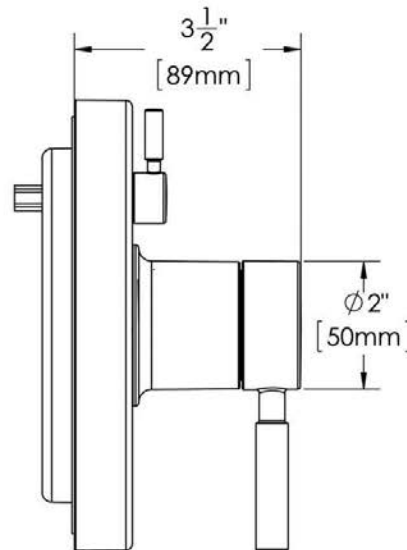

THIS SPACE FOR ARCHITECT/ENGINEER APPROVAL.

SPEAKMAN®

400 ANCHOR MILL ROAD | NEW CASTLE, DE 19720
P: 800-537-2107 | F: 800-977-2747
WWW.SPEAKMANCOMPANY.COM

REVISION DATE: MARCH 2013