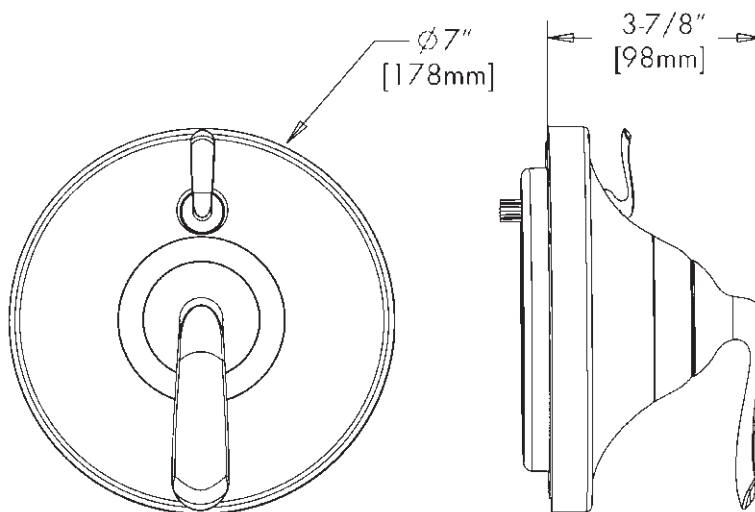

SPEAKMAN CASPIAN™

Caspian Pressure Balance Diverter Valve Trim CPT-7400-P

SPECIFICATION

FEATURES:

- Durable plastic construction (trim plate)
- Metal Valve Handle
- Works with Speakman Pressure Balance Valve Model CPV-P-DV
- Contemporary styling
- Includes mounting plate & hardware

AVAILABLE FINISHES:

ADD SUFFIX TO MODEL #

- Polished Chrome (standard)
- Brushed Nickel ☐ -BN
- Polished Nickel ☐ -PN

WARRANTY:

- 1 year limited

THIS SPACE FOR ARCHITECT/ENGINEER APPROVAL.

SPEAKMAN®

400 ANCHOR MILL ROAD | NEW CASTLE, DE 19720
P: 800-537-2107 | F: 800-977-2747
WWW.SPEAKMANCOMPANY.COM

REVISION DATE: MAY 2013