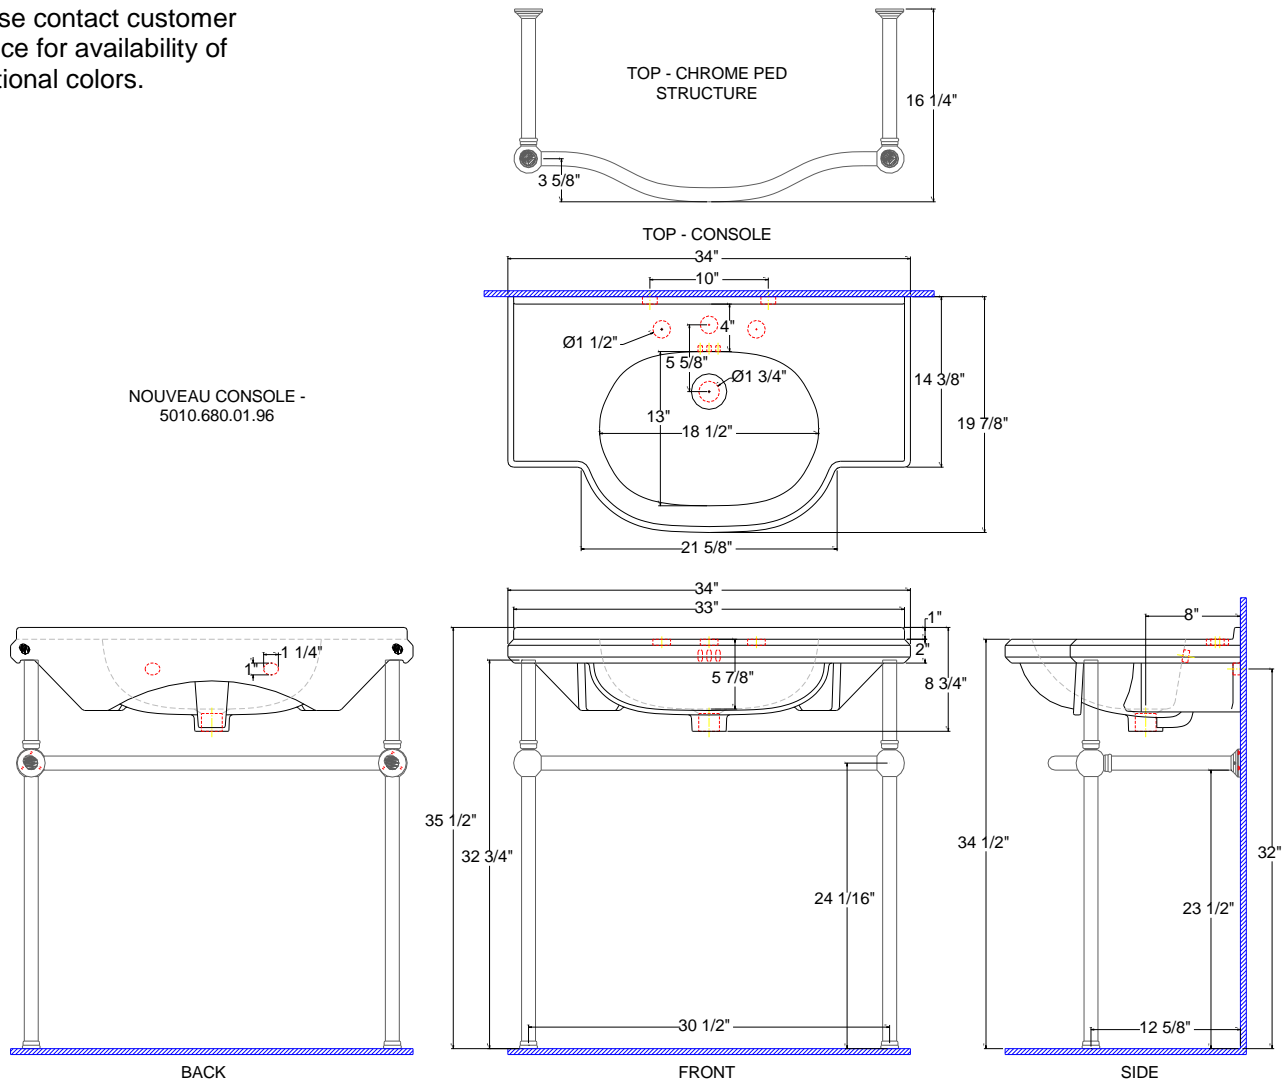

### NOUVEAU™ Console 34" x 19 7/8" x 35 1/2"

China console, rear overflow, and faucet deck. Complete with mounting hardware.

- 35 1/2" height
- Unique classic design
- Easy installation

**5010.680** - Faucet holes on 8" centers

#### Fixture Information

Drain outlet	1 3/4" O.D.
Overall dimensions	34" x 19 7/8"
Basin dimensions	18 1/2" x 13"

#### Available Component parts:

- 5010.082 - Lavatory slab 8"
- 5010.631.96 - Chrome Pedestal Structure

Fixture dimensions meet ANSI/ASME standard A112.19.2M and CAN/CSA requirements. These measurements are subject to change or cancellation. No responsibility will be assumed for use of superseded or voided pages.

NOUVEAU CONSOLE -  
5010.680.01.96

**These measurements are subject to change or cancellation. No responsibility will be assumed for use of superseded or voided pages.**

**Any rough plumbing set or any finish materials cut, set, or fabricated to these dimensions. Installer must have the actual product on site for verification of actual size of product.**