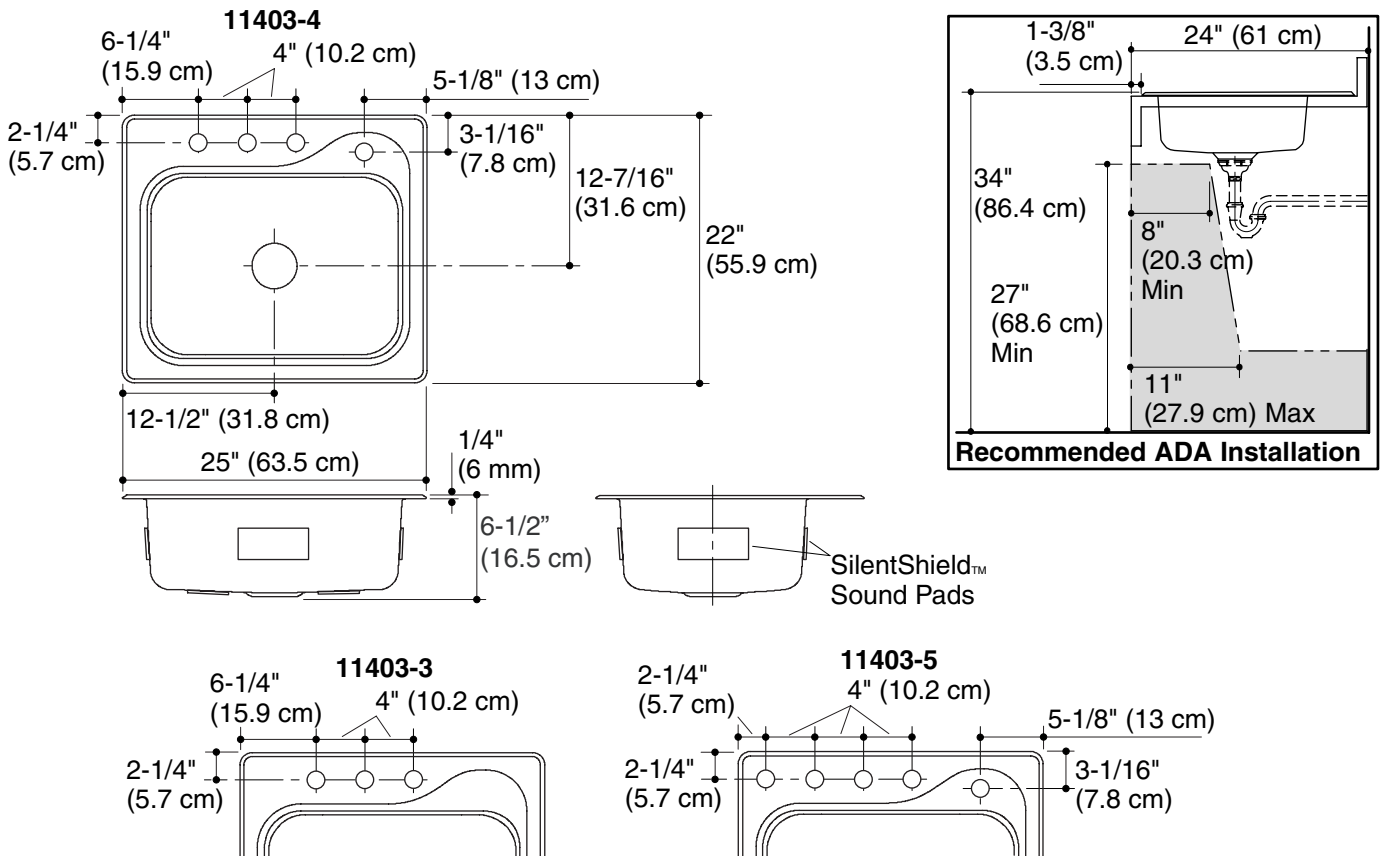

Codes/Standards Applicable

Specified model meets or exceeds the following:

- ASME A112.19.3
- IAPMO/UPC
- ADA
- State of Massachusetts

Colors/Finishes

- NA: None applicable

Specified Model

Model	Description	Faucet Holes	Quantity	Basin Depth	Colors/Finishes
11403-3	Stainless steel single basin sink	3	1	6-1/2" (16.5 cm)	<input type="checkbox"/> NA
11403-4	Stainless steel single basin sink (shown)	4	1	6-1/2" (16.5 cm)	<input type="checkbox"/> NA
11403-5	Stainless steel single basin sink	5	1	6-1/2" (16.5 cm)	<input type="checkbox"/> NA
F11403-3	Stainless steel single basin sink	3	40	6-1/2" (16.5 cm)	<input type="checkbox"/> NA
F11403-4	Stainless steel single basin sink	4	40	6-1/2" (16.5 cm)	<input type="checkbox"/> NA
F11403-5	Stainless steel single basin sink	5	40	6-1/2" (16.5 cm)	<input type="checkbox"/> NA

SOUTHAVEN™ SERIES

Technical Information

Fixture*:	
Sink	
Cut-out size	24-1/4" (61.6 cm) x 21-1/4" (54 cm) with 1/2" (1.3 cm) radius corners
Cut-out template	1032928-7 (available at sterlingplumbing.com)
Basin area	21" (53.3 cm) x 15-1/4" (38.7 cm)
Water depth	6-1/2" (16.5 cm)
Drain hole	3-5/8" (9.2 cm) D.
Faucet holes	1-7/16" (3.7 cm) D.
* Approximate measurements for comparison only.	

Product Diagram