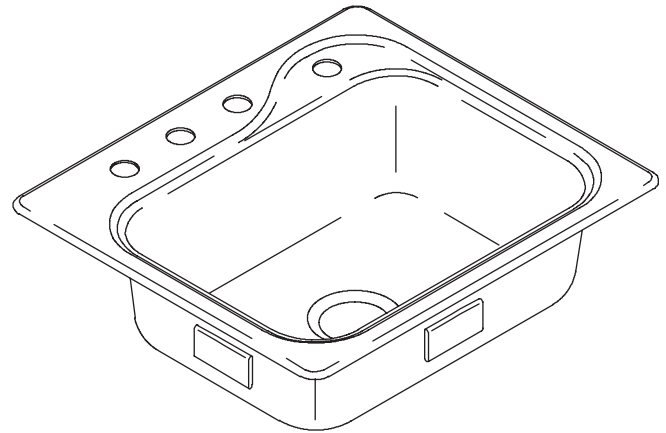

A KOHLER COMPANY

SOUTHHAVEN™ SERIES

SELF-RIMMING KITCHEN SINK 11403

ADA

Features

- 22 gauge stainless steel
- Single compartment
- Self-rimming; rolled rim
- SilentShield™ sound deadening
- Satin finish
- 25" (63.5 cm) x 22" (55.9 cm) x 6-1/2" (16.5 cm)

Codes/Standards Applicable

Specified model meets or exceeds the following:

- ASME A112.19.3
- IAPMO/UPC
- ADA
- State of Massachusetts

Colors/Finishes

- NA: None applicable

Specified Model

Model	Description	Faucet Holes	Quantity	Basin Depth	Colors/Finishes
11403-3	Stainless steel single basin sink	3	1	6-1/2" (16.5 cm)	<input type="checkbox"/> NA
11403-4	Stainless steel single basin sink (shown)	4	1	6-1/2" (16.5 cm)	<input type="checkbox"/> NA
11403-5	Stainless steel single basin sink	5	1	6-1/2" (16.5 cm)	<input type="checkbox"/> NA
F11403-3	Stainless steel single basin sink	3	40	6-1/2" (16.5 cm)	<input type="checkbox"/> NA
F11403-4	Stainless steel single basin sink	4	40	6-1/2" (16.5 cm)	<input type="checkbox"/> NA
F11403-5	Stainless steel single basin sink	5	40	6-1/2" (16.5 cm)	<input type="checkbox"/> NA

SOUTHAVEN™ SERIES

Technical Information

Fixture*:	
Sink	
Cut-out size	24-1/4" (61.6 cm) x 21-1/4" (54 cm) with 1/2" (1.3 cm) radius corners
Cut-out template	1032928-7 (available at sterlingplumbing.com)
Basin area	21" (53.3 cm) x 15-1/4" (38.7 cm)
Water depth	6-1/2" (16.5 cm)
Drain hole	3-5/8" (9.2 cm) D.
Faucet holes	1-7/16" (3.7 cm) D.
* Approximate measurements for comparison only.	