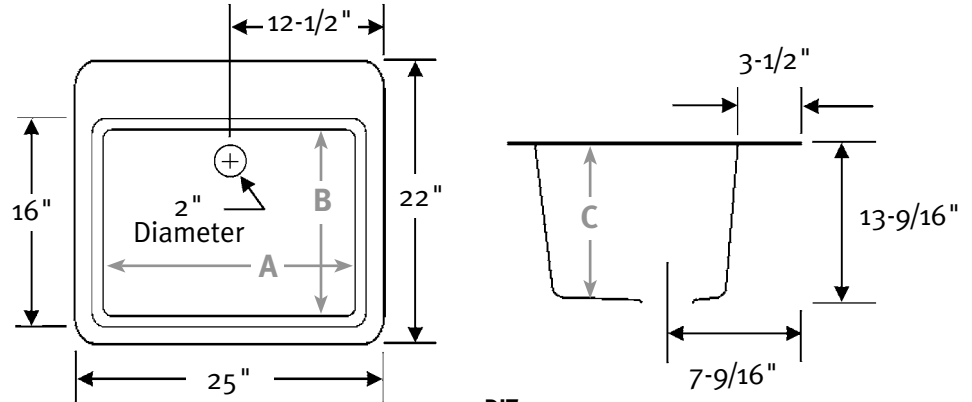

Manufactured from Swanstone Veritek®
(see page 2 for detailed information)

WARRANTY
Limited 1-year – Residential
Limited 1-year – Commercial

FEATURES

- Made of sturdy Veritek with no surface coating to chip or crack
- Will not mold or mildew
- Available in solid and aggregate colors
- Flat deck—allows for a variety of faucet applications
- 17 1/2 gallon capacity
- Installs into countertop for an upgrade laundry room look

DIT
25" W x 22" D
(635 mm x 559 mm)
A 21-1/2", B 16", C 12-3/4"

SPECIFICATIONS

DIT Single, Self-Rimming Drop-In Laundry Tub

Model	Part	Dimensions	Ship Wt. Lb.	Ship UPS	Carton Dims. In.	Cu. Ft.
DIT	Dl00000	25" W x 22" D (635 mm x 559 mm)	18	UPS	26 x 23 x 16	5.43

Fits opening of 23-5/8" W x 20-5/8" D (600 mm x 524 mm)

DIT-6pk	Dl000006	25" W x 22" D	89	—	39 x 26 x 23	13.5
---------	----------	---------------	----	---	--------------	------

DIT Includes: One single tub and drain with hardware for countertop attachment, and complete installation instructions.

Packaging: Packed in individual cartons.

DIT-6pk Includes: Six single tubs and drains with hardware for countertop attachment, and complete installation instructions.

Packaging: Packed in 6-packs.

STANDARDS AND RATINGS