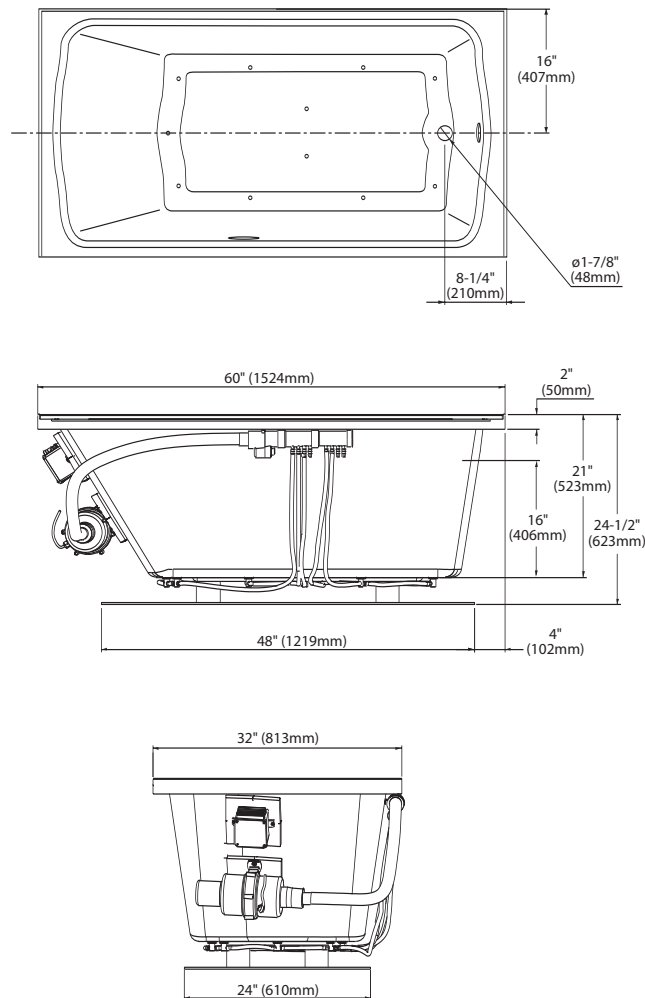

■ SPECIFICATIONS

Size: 60"L x 32"W

Depth: 21"

Warranty: 5 Year Limited Warranty
on Acrylic Tub
1 Year Limited Warranty
on Components and Parts

Material: Lucite Cast Acrylic

Electrical Requirements:

10 AMP; 120V w/GFI

Shipping Weight:

ABA782L/ABA782R
108 lbs.

Shipping Dimensions:

ABA782L/ABA782R
68"L x 40"W x 28"H

Gallons:

ABA782L/ABA782R
74 to overflow

ABA782L Left Drain / 3 Flange

ABA782R Right Drain / 3 Flange

ABA782R - Clayton™ 60" x 32" Tile-in Air Bath™ 3 Flange

Fixture meets ANSI/ASME standard Z124.1,
ETL, and C-UPC certified.

*These dimensions and specifications are
subject to change without notice.*

*Use TOTO® cut template to assure rough
in dimensions.*