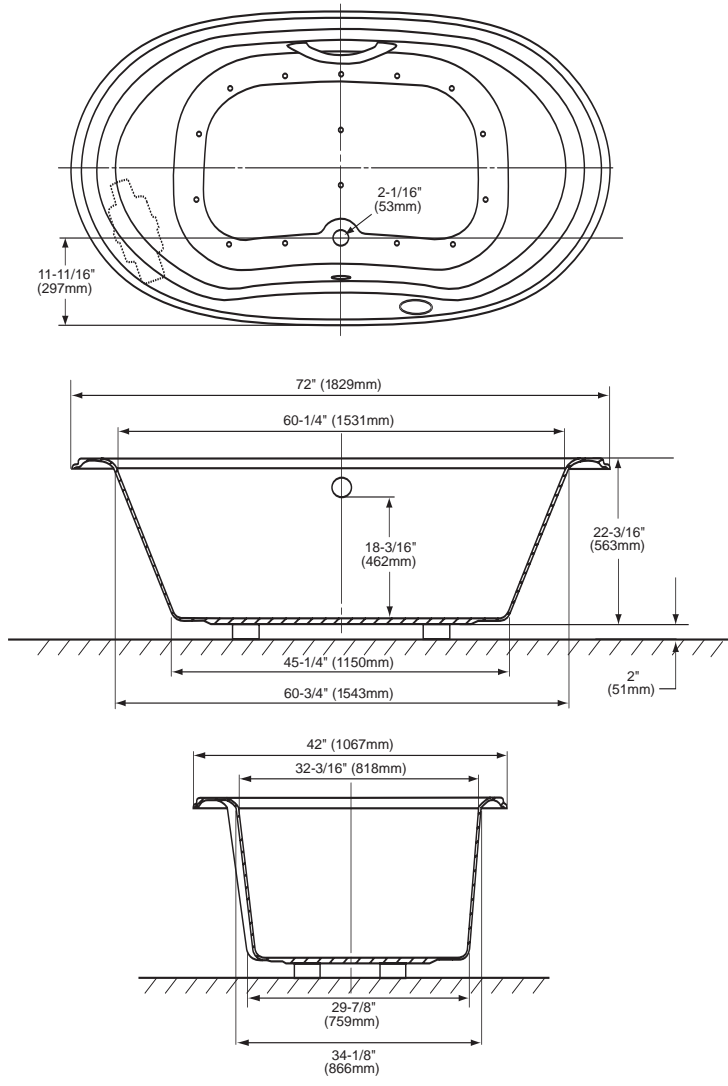

■ SPECIFICATIONS

Size: 72"L x 42"W

Depth: 22"

Warranty: 5 Year Limited Warranty
on Acrylic Tub

1 Year Limited Warranty
on Components and Parts

Material: Cast Acrylic

Electrical Requirements:

15 AMP; 120V w/GFI

Shipping Weight:

ABA756L/ABA756R
125 lbs.

Shipping Dimensions:

ABA756L/ABA756R
76"L x 45"W
x 24"H

Gallons:

ABA756L/ABA756R
95 to overflow

ABA756L Left keypad/right blower

ABA756R Right keypad/left blower

ABA756R - Mercer™ 6' Air Bathtub

Fixture meets ANSI/ASME standard Z124.1,
IAPMO/UPC, and CSA requirements.

*These dimensions and specifications are
subject to change without notice.*

*Use TOTO® cut template to assure rough
in dimensions.*